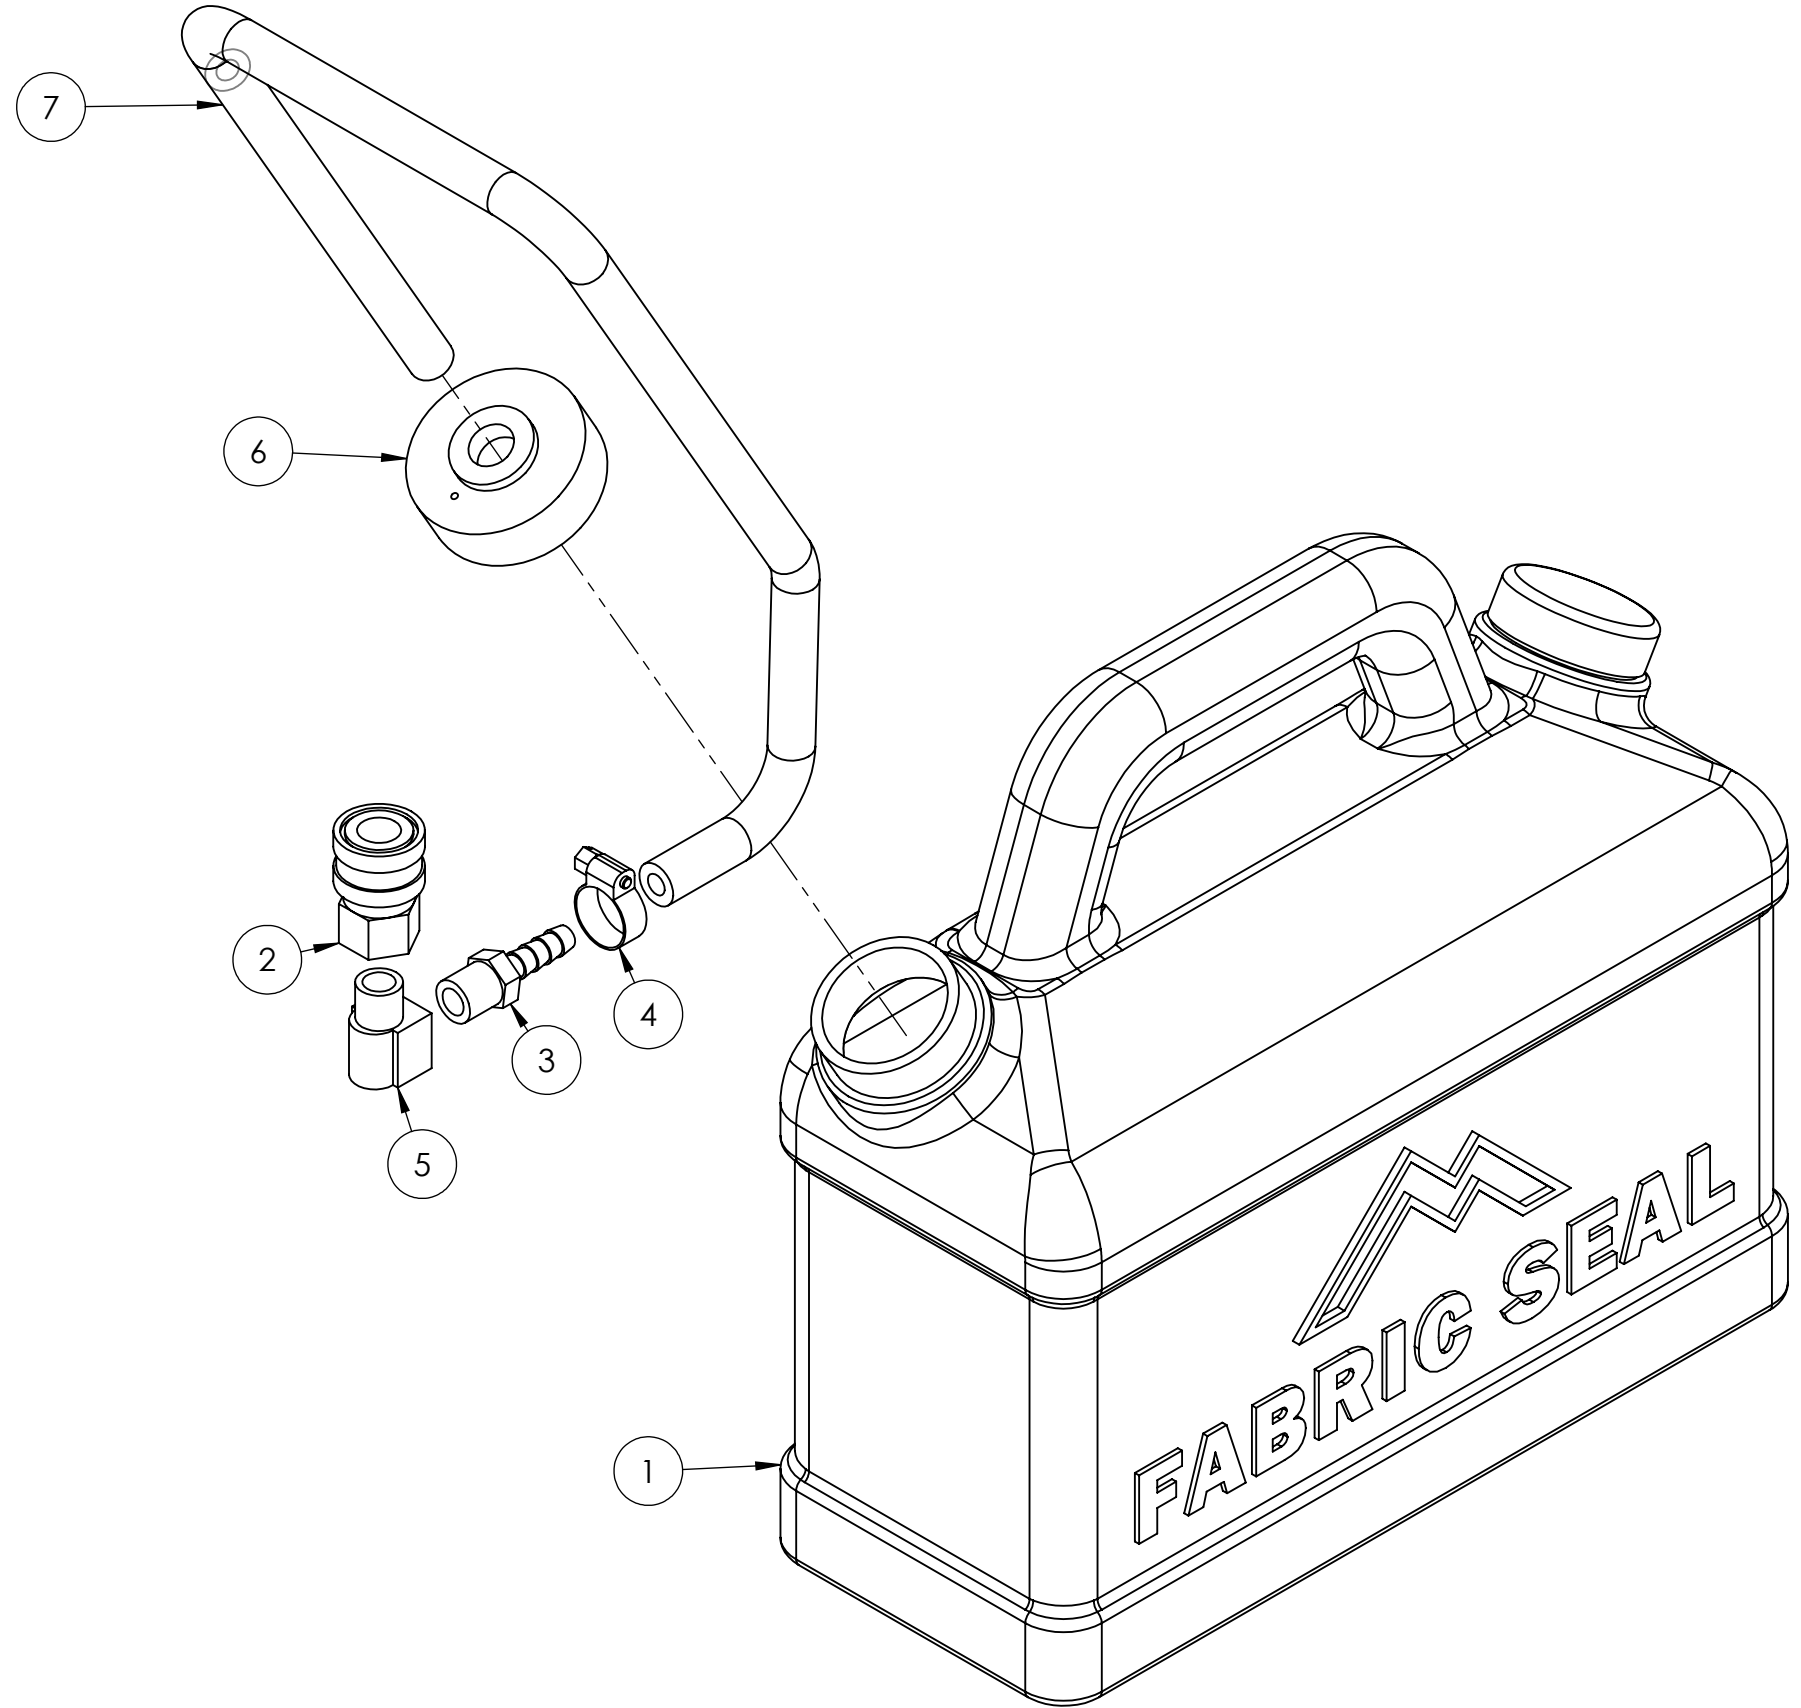

ITEM NO.	PART NO.	Description	QTY.	MSRP
1	P532	bottle, 4 quart	1	
2	B259A	qd, brass, 1/4" fqd x mpt	1	\$15.99 ea
3	B109	adapter, brass, 1/4" barb x 1/4" mpt	1	\$1.99 ea
4	H347	clamp, hose, 5/16-29/32	1	\$1.99 ea
5	B103	elbow, brass, 90 deg, 1/4"mpt x 1/4" fpt	1	\$4.49 ea
6	H456B	cap (only) w/ hole	1	\$3.99 ea
7	PH634-24	sol hose, 1/4" kuri 150psi	1	\$6.49/ft

ACCESSORIES

PART NO.	DESCRIPTION	QTY.	MSRP
H230	screw, #10-32 x 1/2" phil pan	2	\$0.99 ea
H547	hanger, wire for injection sprayer	1	\$7.49 ea

	NAME	DATE	MYTEE PRODUCTS, INC.			
DRAWN	J. Cash	4/4/11	858-679-1191			
CHECKED			TITLE:			
<small>PROPRIETARY AND CONFIDENTIAL THE INFORMATION CONTAINED IN THIS DRAWING IS THE SOLE PROPERTY OF MYTEE PRODUCTS, INC. ANY REPRODUCTION IN PART OR AS A WHOLE WITHOUT THE WRITTEN PERMISSION OF MYTEE PRODUCTS, INC. IS PROHIBITED.</small>			sidekick			
			SIZE	DWG. NO.	REV	
			C	SK4		
			SCALE: 1:2	DO NOT SCALE DRAWING	SHEET 1 OF 1	