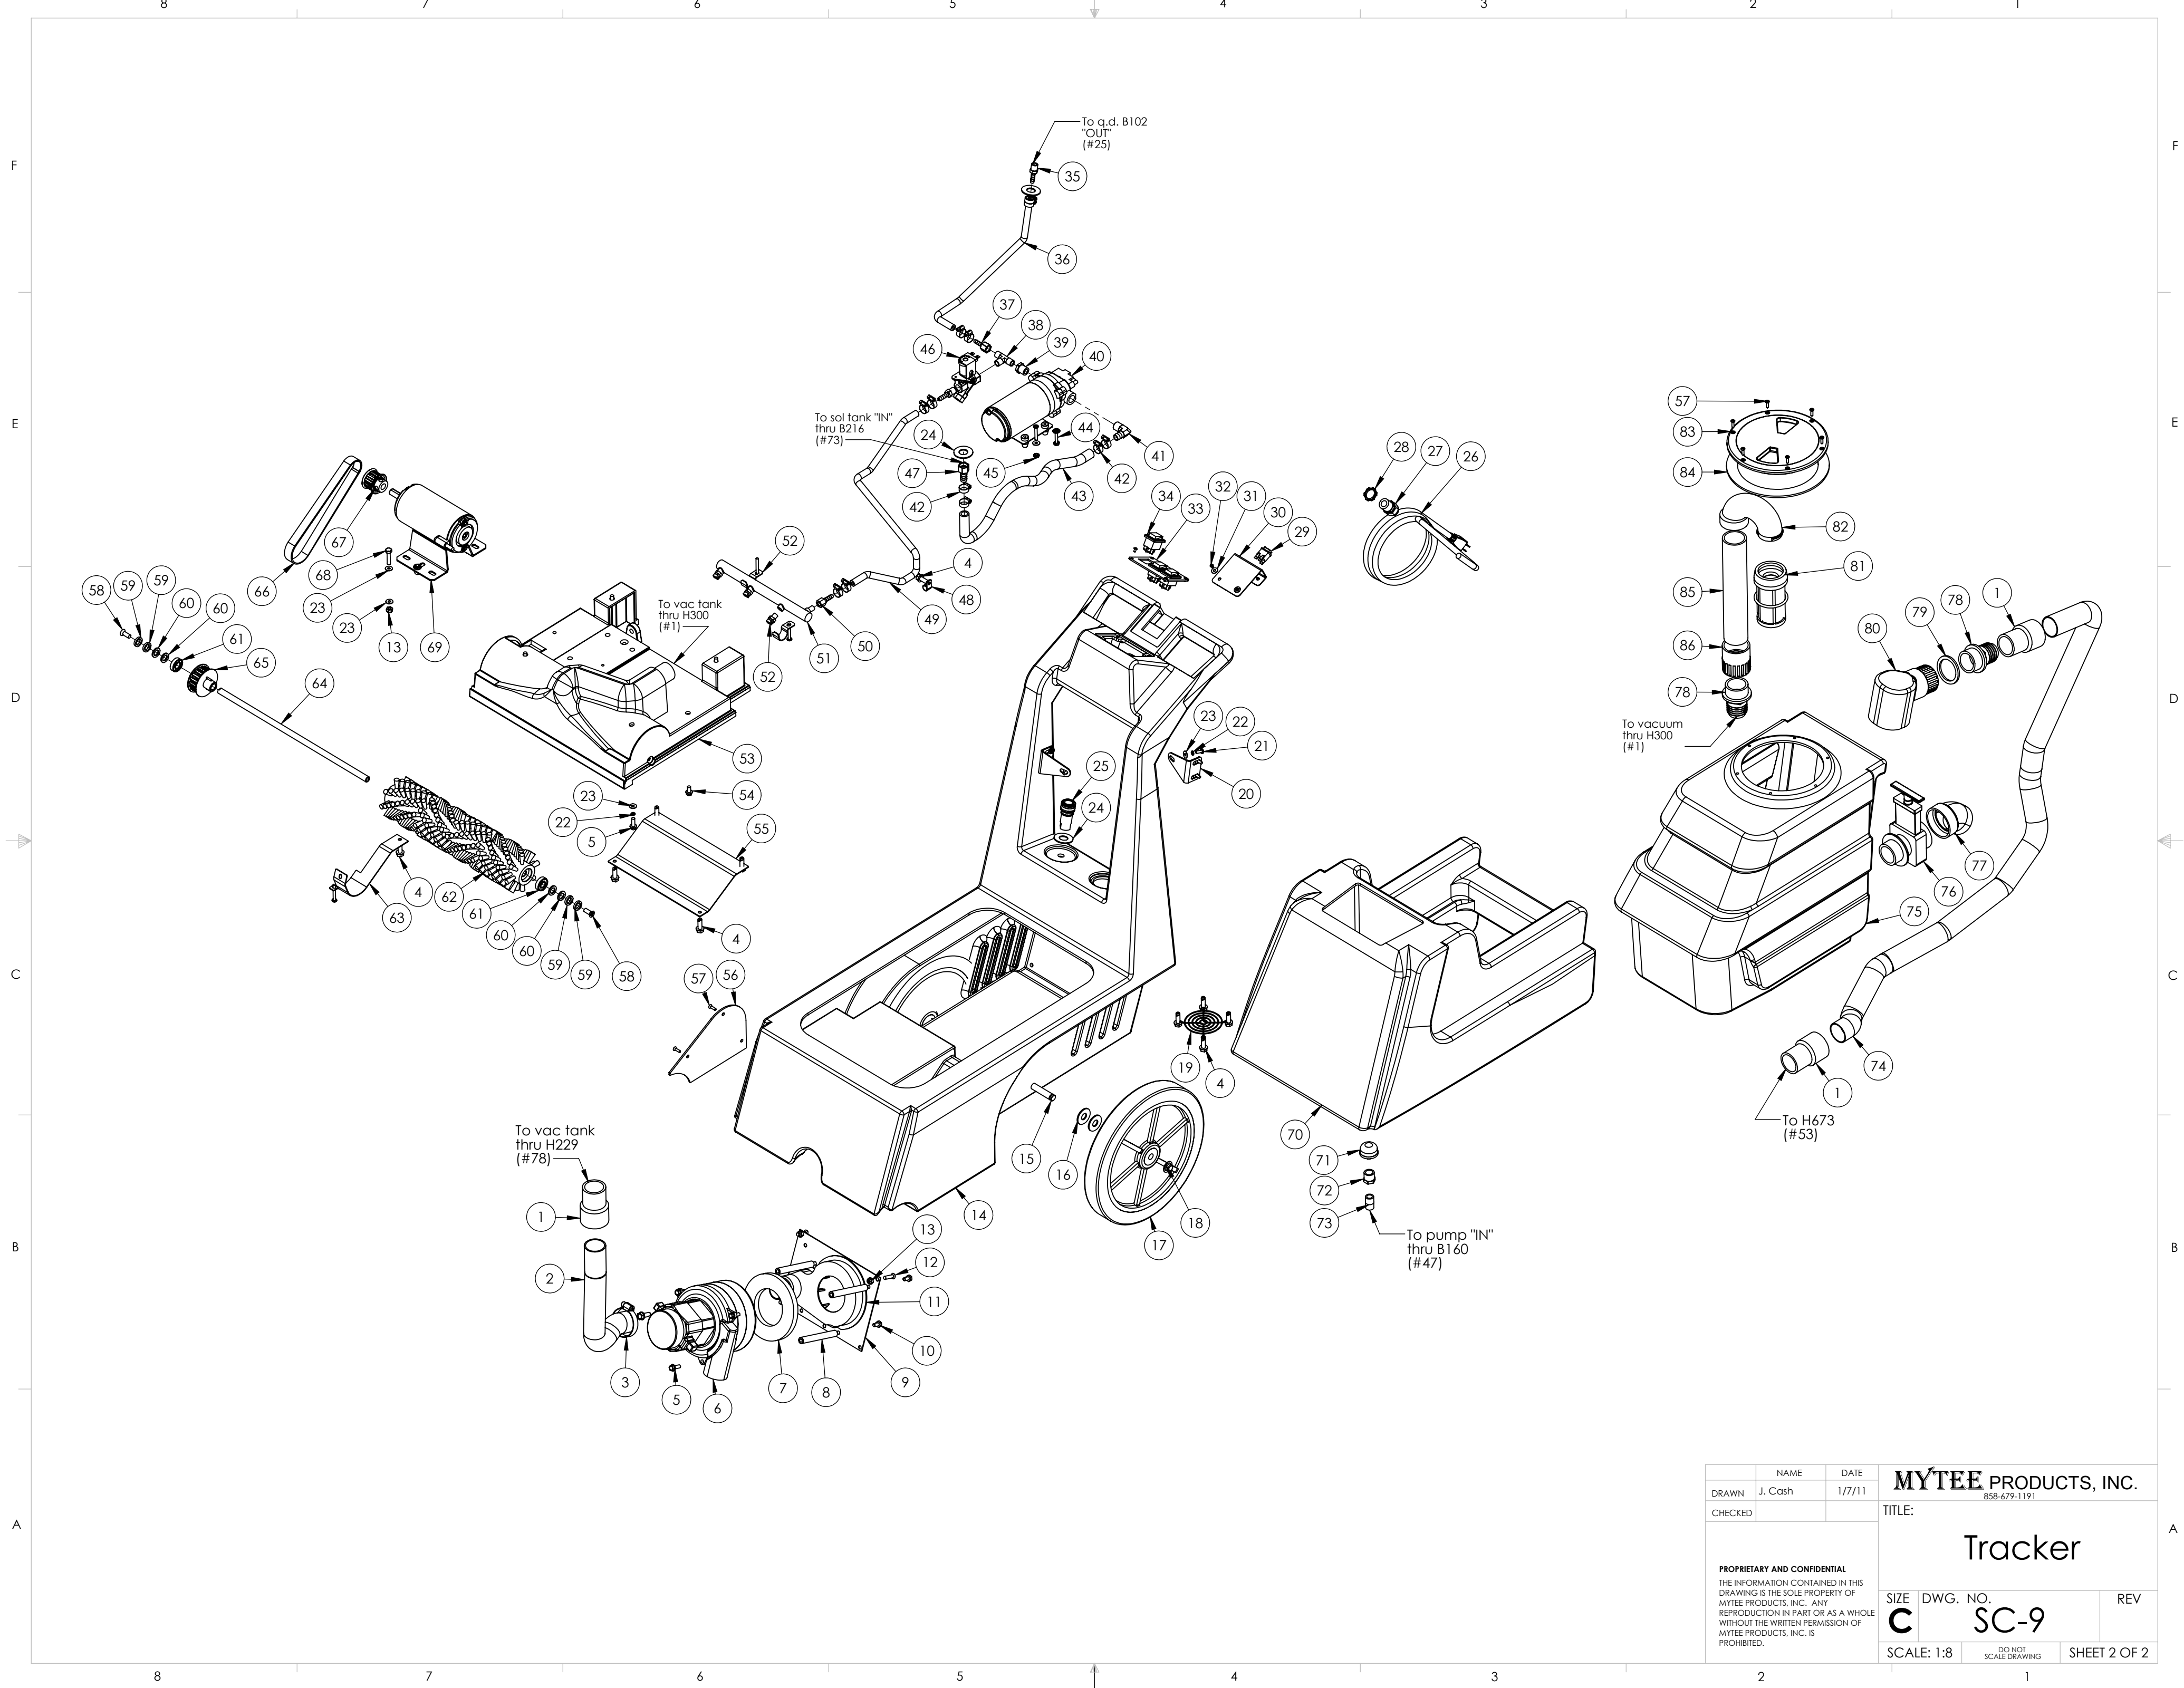

NAME	DATE	MYTEE PRODUCTS, INC. 858-679-1191	
DRAWN	J. Cash	1/7/11	TITLE:	
CHECKED			Tracker	
PROPRIETARY AND CONFIDENTIAL THE INFORMATION CONTAINED IN THIS DRAWING IS THE SOLE PROPERTY OF MYTEE PRODUCTS, INC. ANY REPRODUCTION IN PART OR AS A WHOLE WITHOUT THE WRITTEN PERMISSION OF MYTEE PRODUCTS, INC. IS PROHIBITED.			SIZE	DWG. NO.
			C	SC-9
			SCALE: 1:8	DO NOT SCALE DRAWING
			REV	SHEET 2 OF 2