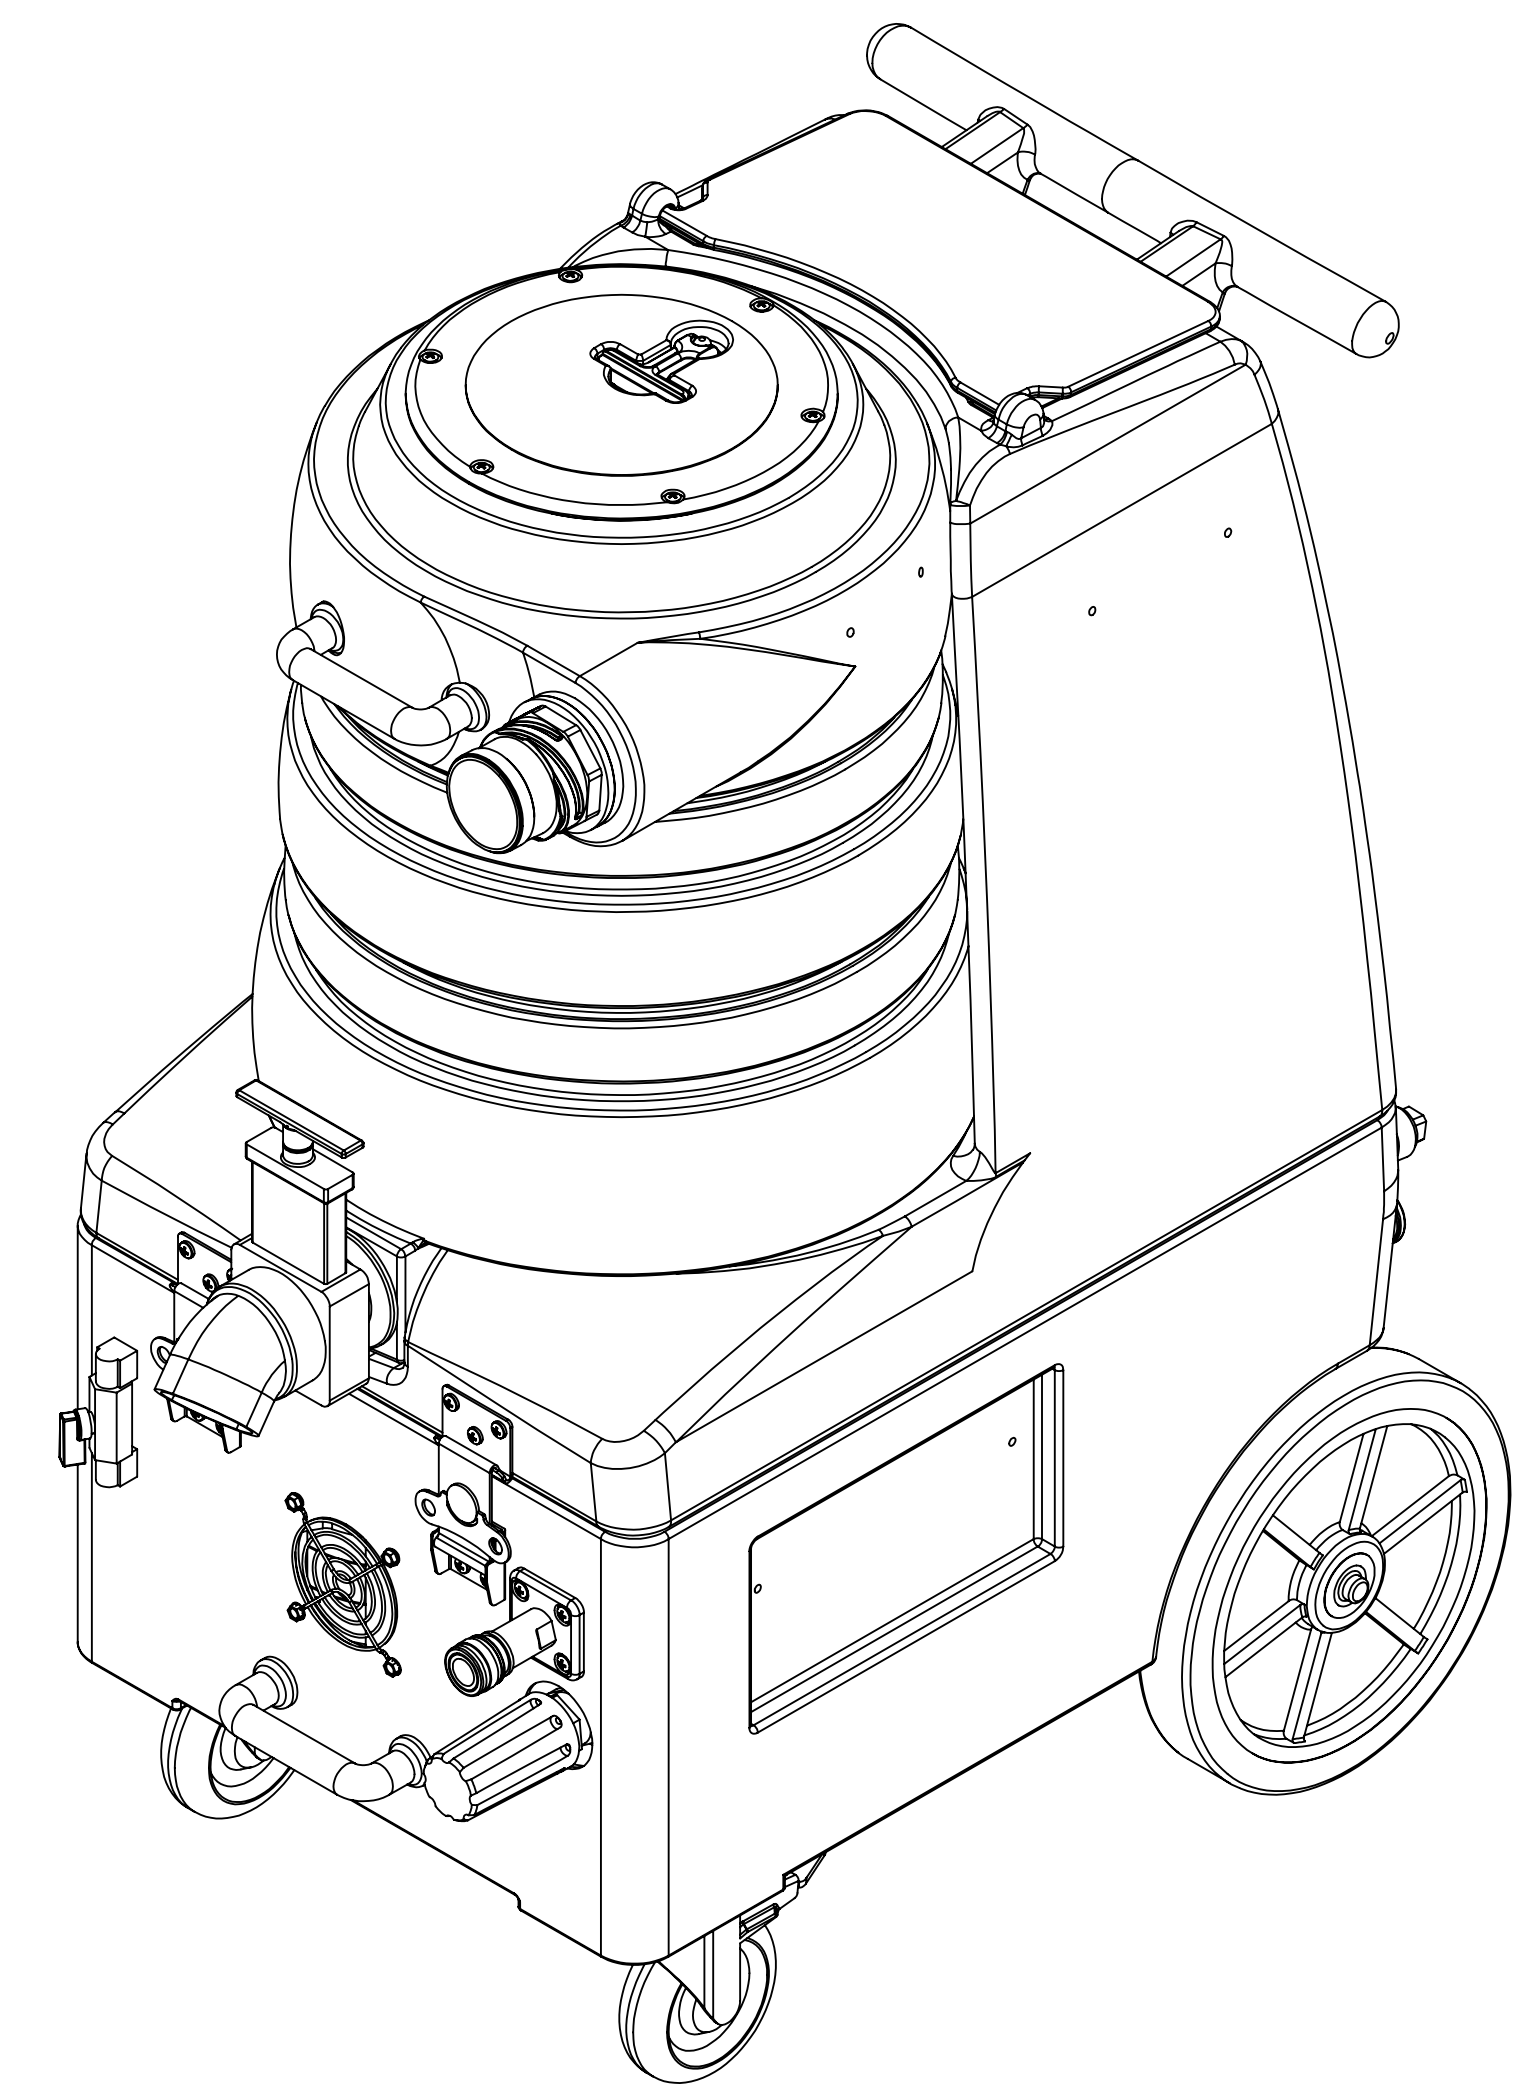

ITEMS NOT SHOWN

PART NO.	DESCRIPTION	QTY.	MSRP
E564	controller, circuit light	1	$62.49 ea
H375	hanger wire former	1	$10.99 ea
G085	gasket, strip, 3/4" x 36" x 1/8"	1	$4.99 ea
G010	filter, bag, vac tank, draw string	1	$9.99 ea
H138	cuff-lynx, starter port fitting w/ gasket	1	$3.99 ea
H140	cuff-male, cool cuff x female thread 2"	1	$3.99 ea
H141	cuff-lynx, 2" to 1.5" reducer	1	$3.99 ea
E530	power cord, ext, 50', 12/3 black	2	$74.99 ea
AD127	stop sign register your product	1	

NAME	DATE	MYTEE PRODUCTS, INC. 888-679-1191
M. LaBarbera	5/24/11	
DRAWN		TITLE:
CHECKED		Breeze
PROPRIETARY AND CONFIDENTIAL THE INFORMATION CONTAINED IN THIS DRAWING IS THE SOLE PROPERTY OF MYTEE PRODUCTS, INC. ANY REPRODUCTION IN PART OR AS A WHOLE WITHOUT THE WRITTEN PERMISSION OF MYTEE PRODUCTS, INC. IS PROHIBITED.		SIZE DWG. NO. REV D RL105 0D
SCALE: 1:4	DO NOT SCALE DRAWING	SHEET 1 OF 2