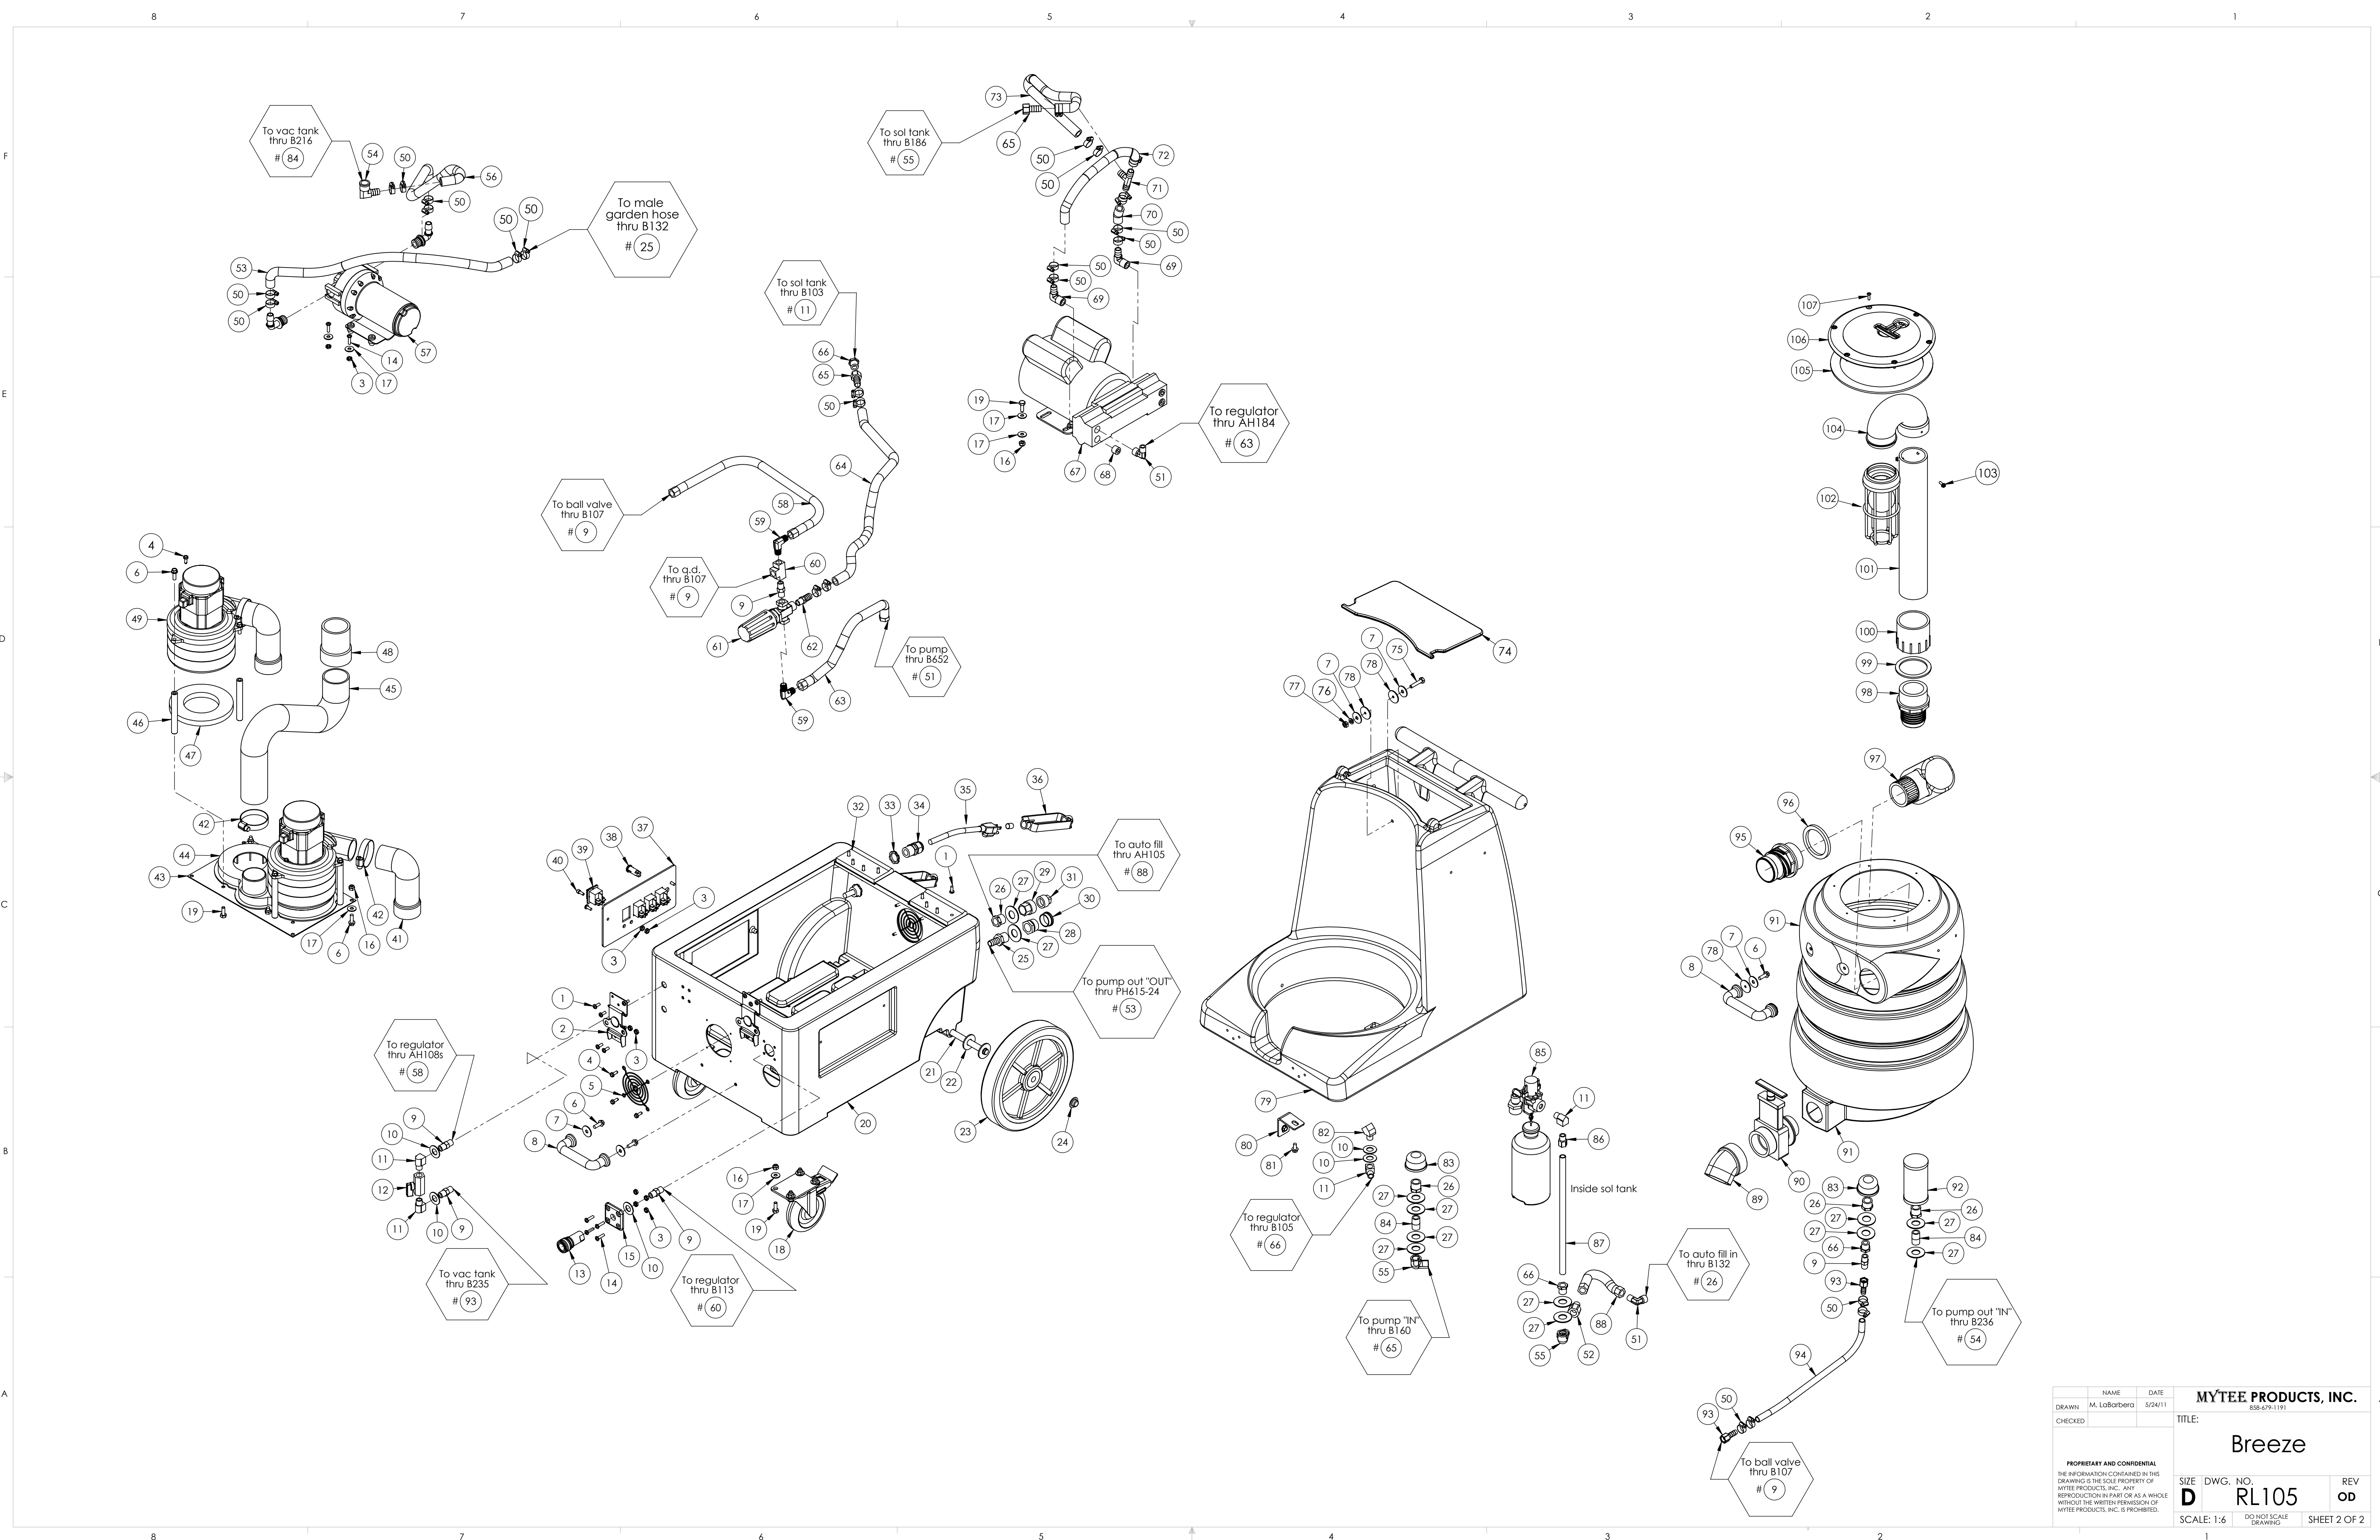

NAME	DATE	MYTEE PRODUCTS, INC. 888-679-1191
DRAWN M. LaBarbera	5/24/11	
CHECKED		TITLE: Breeze
PROPRIETARY AND CONFIDENTIAL THE INFORMATION CONTAINED IN THIS DRAWING IS THE SOLE PROPERTY OF MYTEE PRODUCTS, INC. ANY REPRODUCTION IN PART OR AS A WHOLE WITHOUT THE WRITTEN PERMISSION OF MYTEE PRODUCTS, INC. IS PROHIBITED.		SIZE DWG. NO. REV D RL105 od
SCALE: 1:6		DO NOT SCALE DRAWING SHEET 2 OF 2