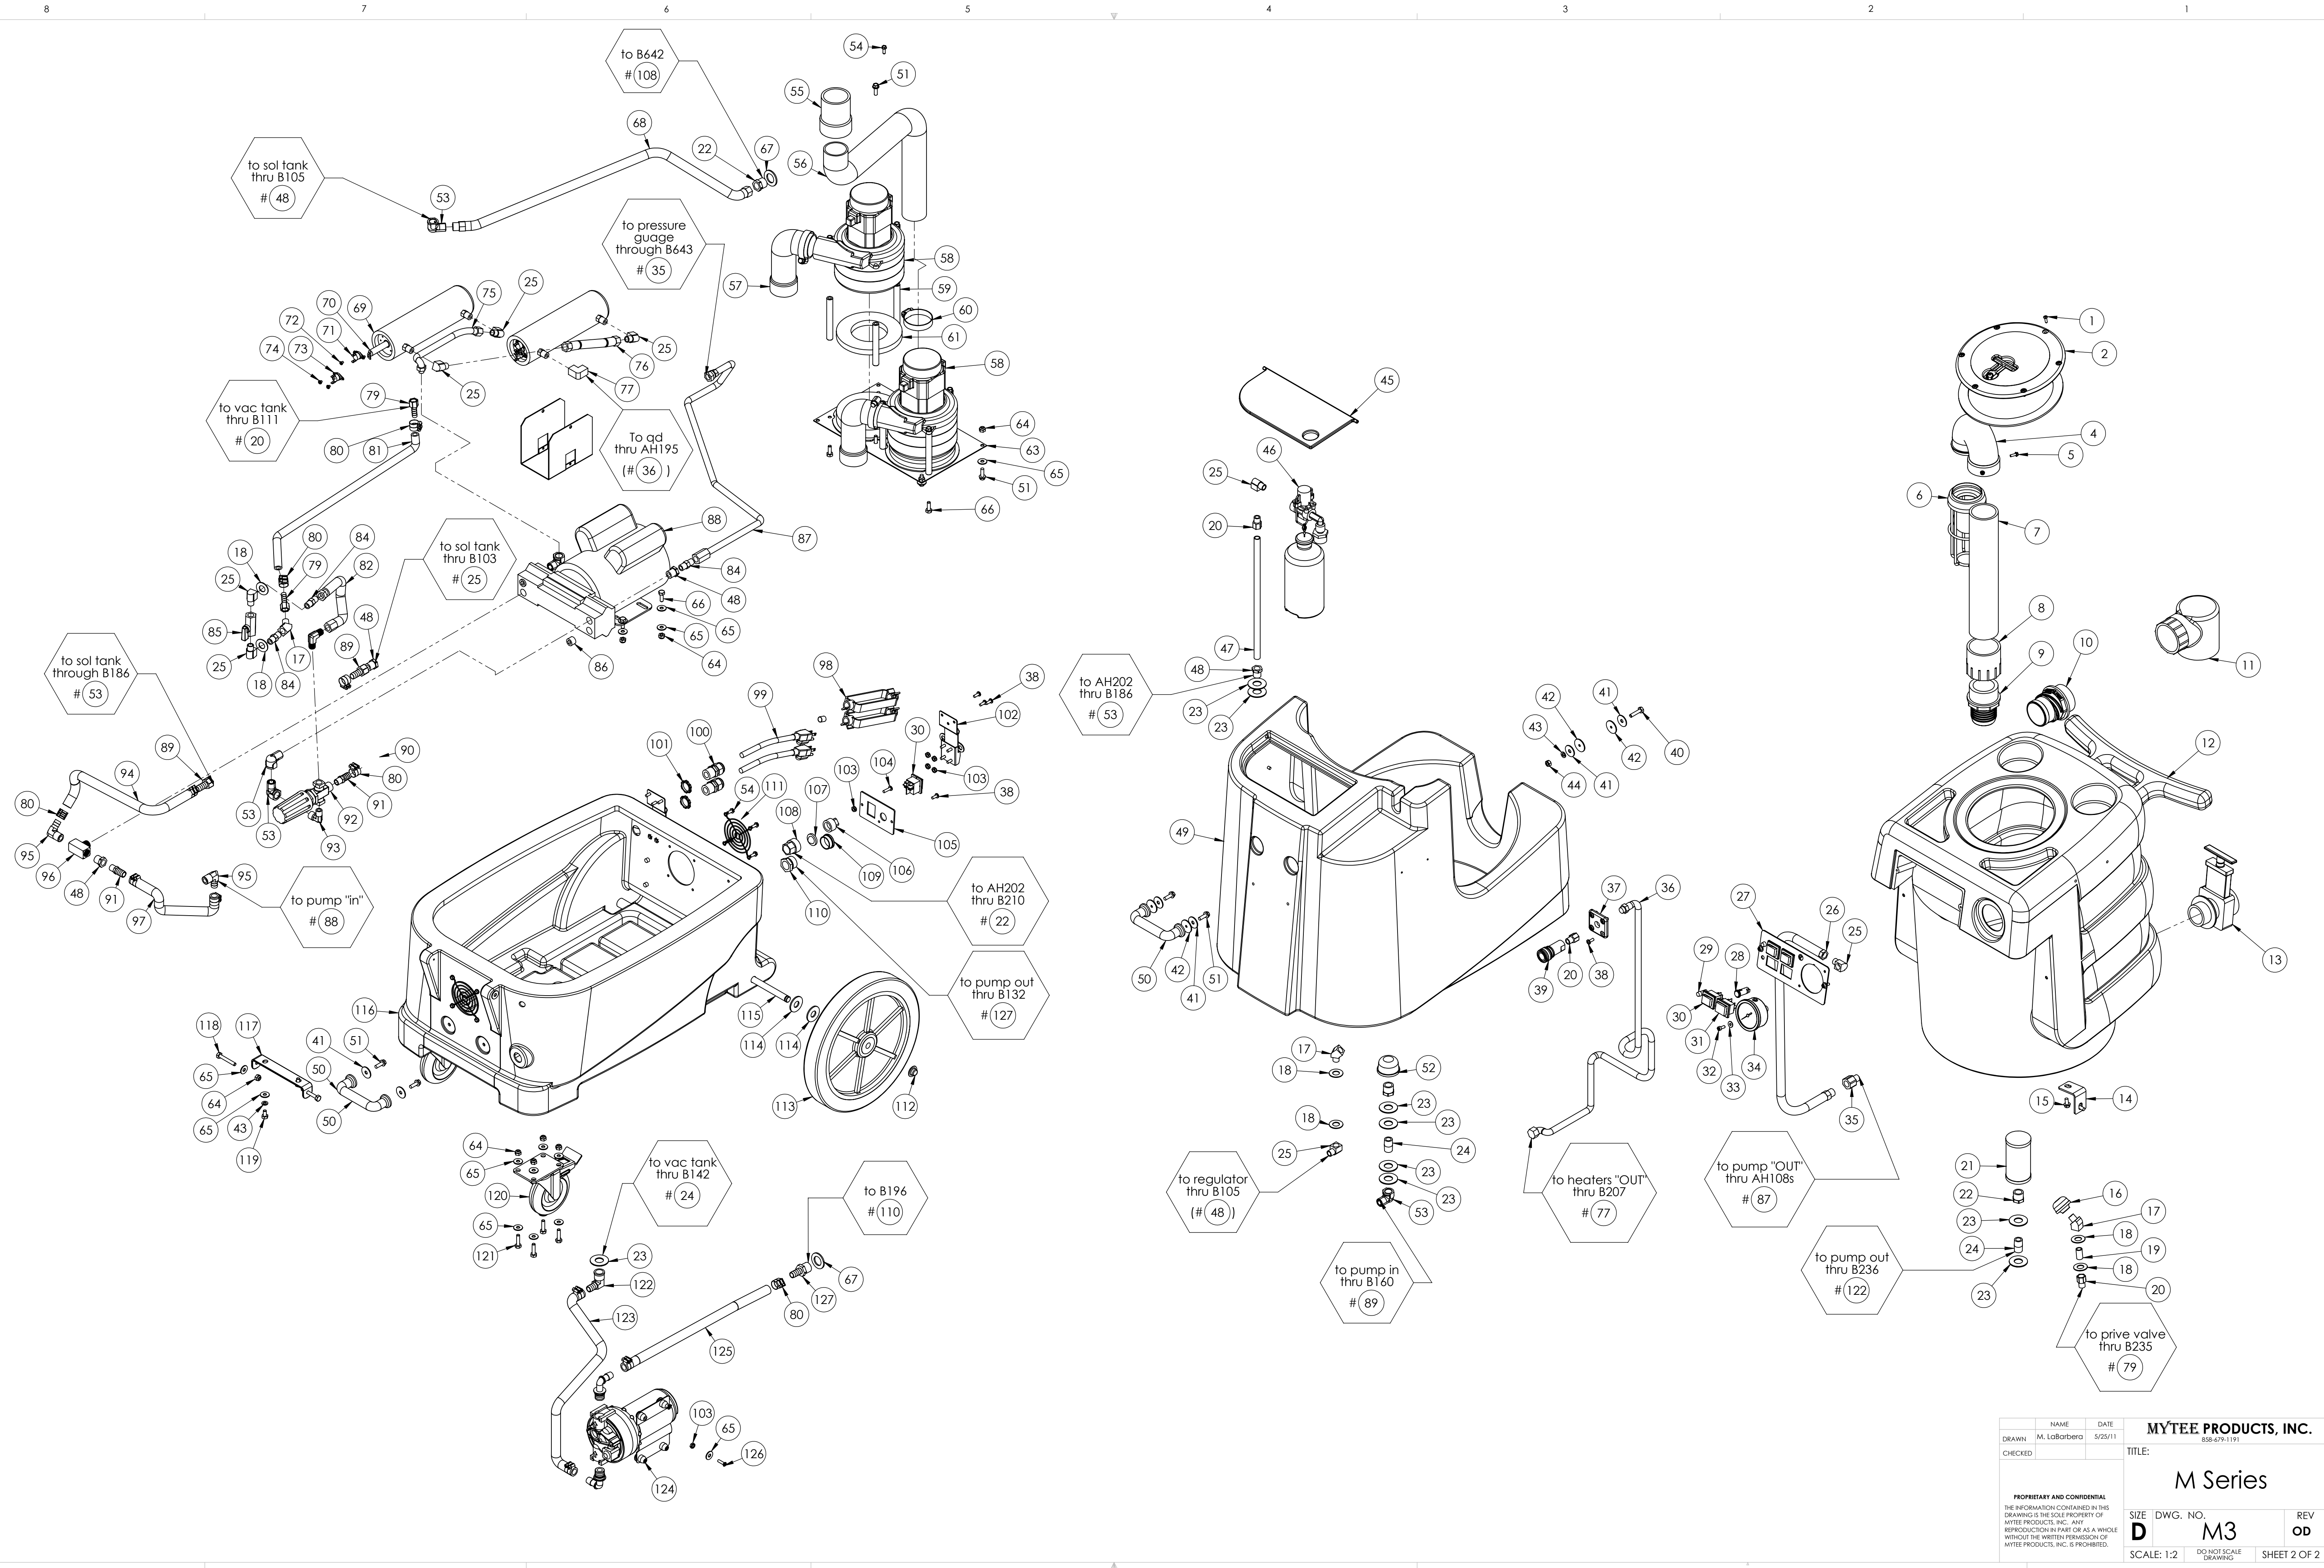

NAME	DATE	MYTEE PRODUCTS, INC. 888-679-1191
M. LaBarbera	5/25/11	
DRAWN	CHECKED	TITLE:
		M Series
PROPRIETARY AND CONFIDENTIAL THE INFORMATION CONTAINED IN THIS DRAWING IS THE SOLE PROPERTY OF MYTEE PRODUCTS, INC. ANY REPRODUCTION IN PART OR AS A WHOLE WITHOUT THE WRITTEN PERMISSION OF MYTEE PRODUCTS, INC. IS PROHIBITED.		SCALE: 1:2
SIZE	DWG. NO.	REV
D	M3	od
DO NOT SCALE DRAWING		SHEET 2 OF 2