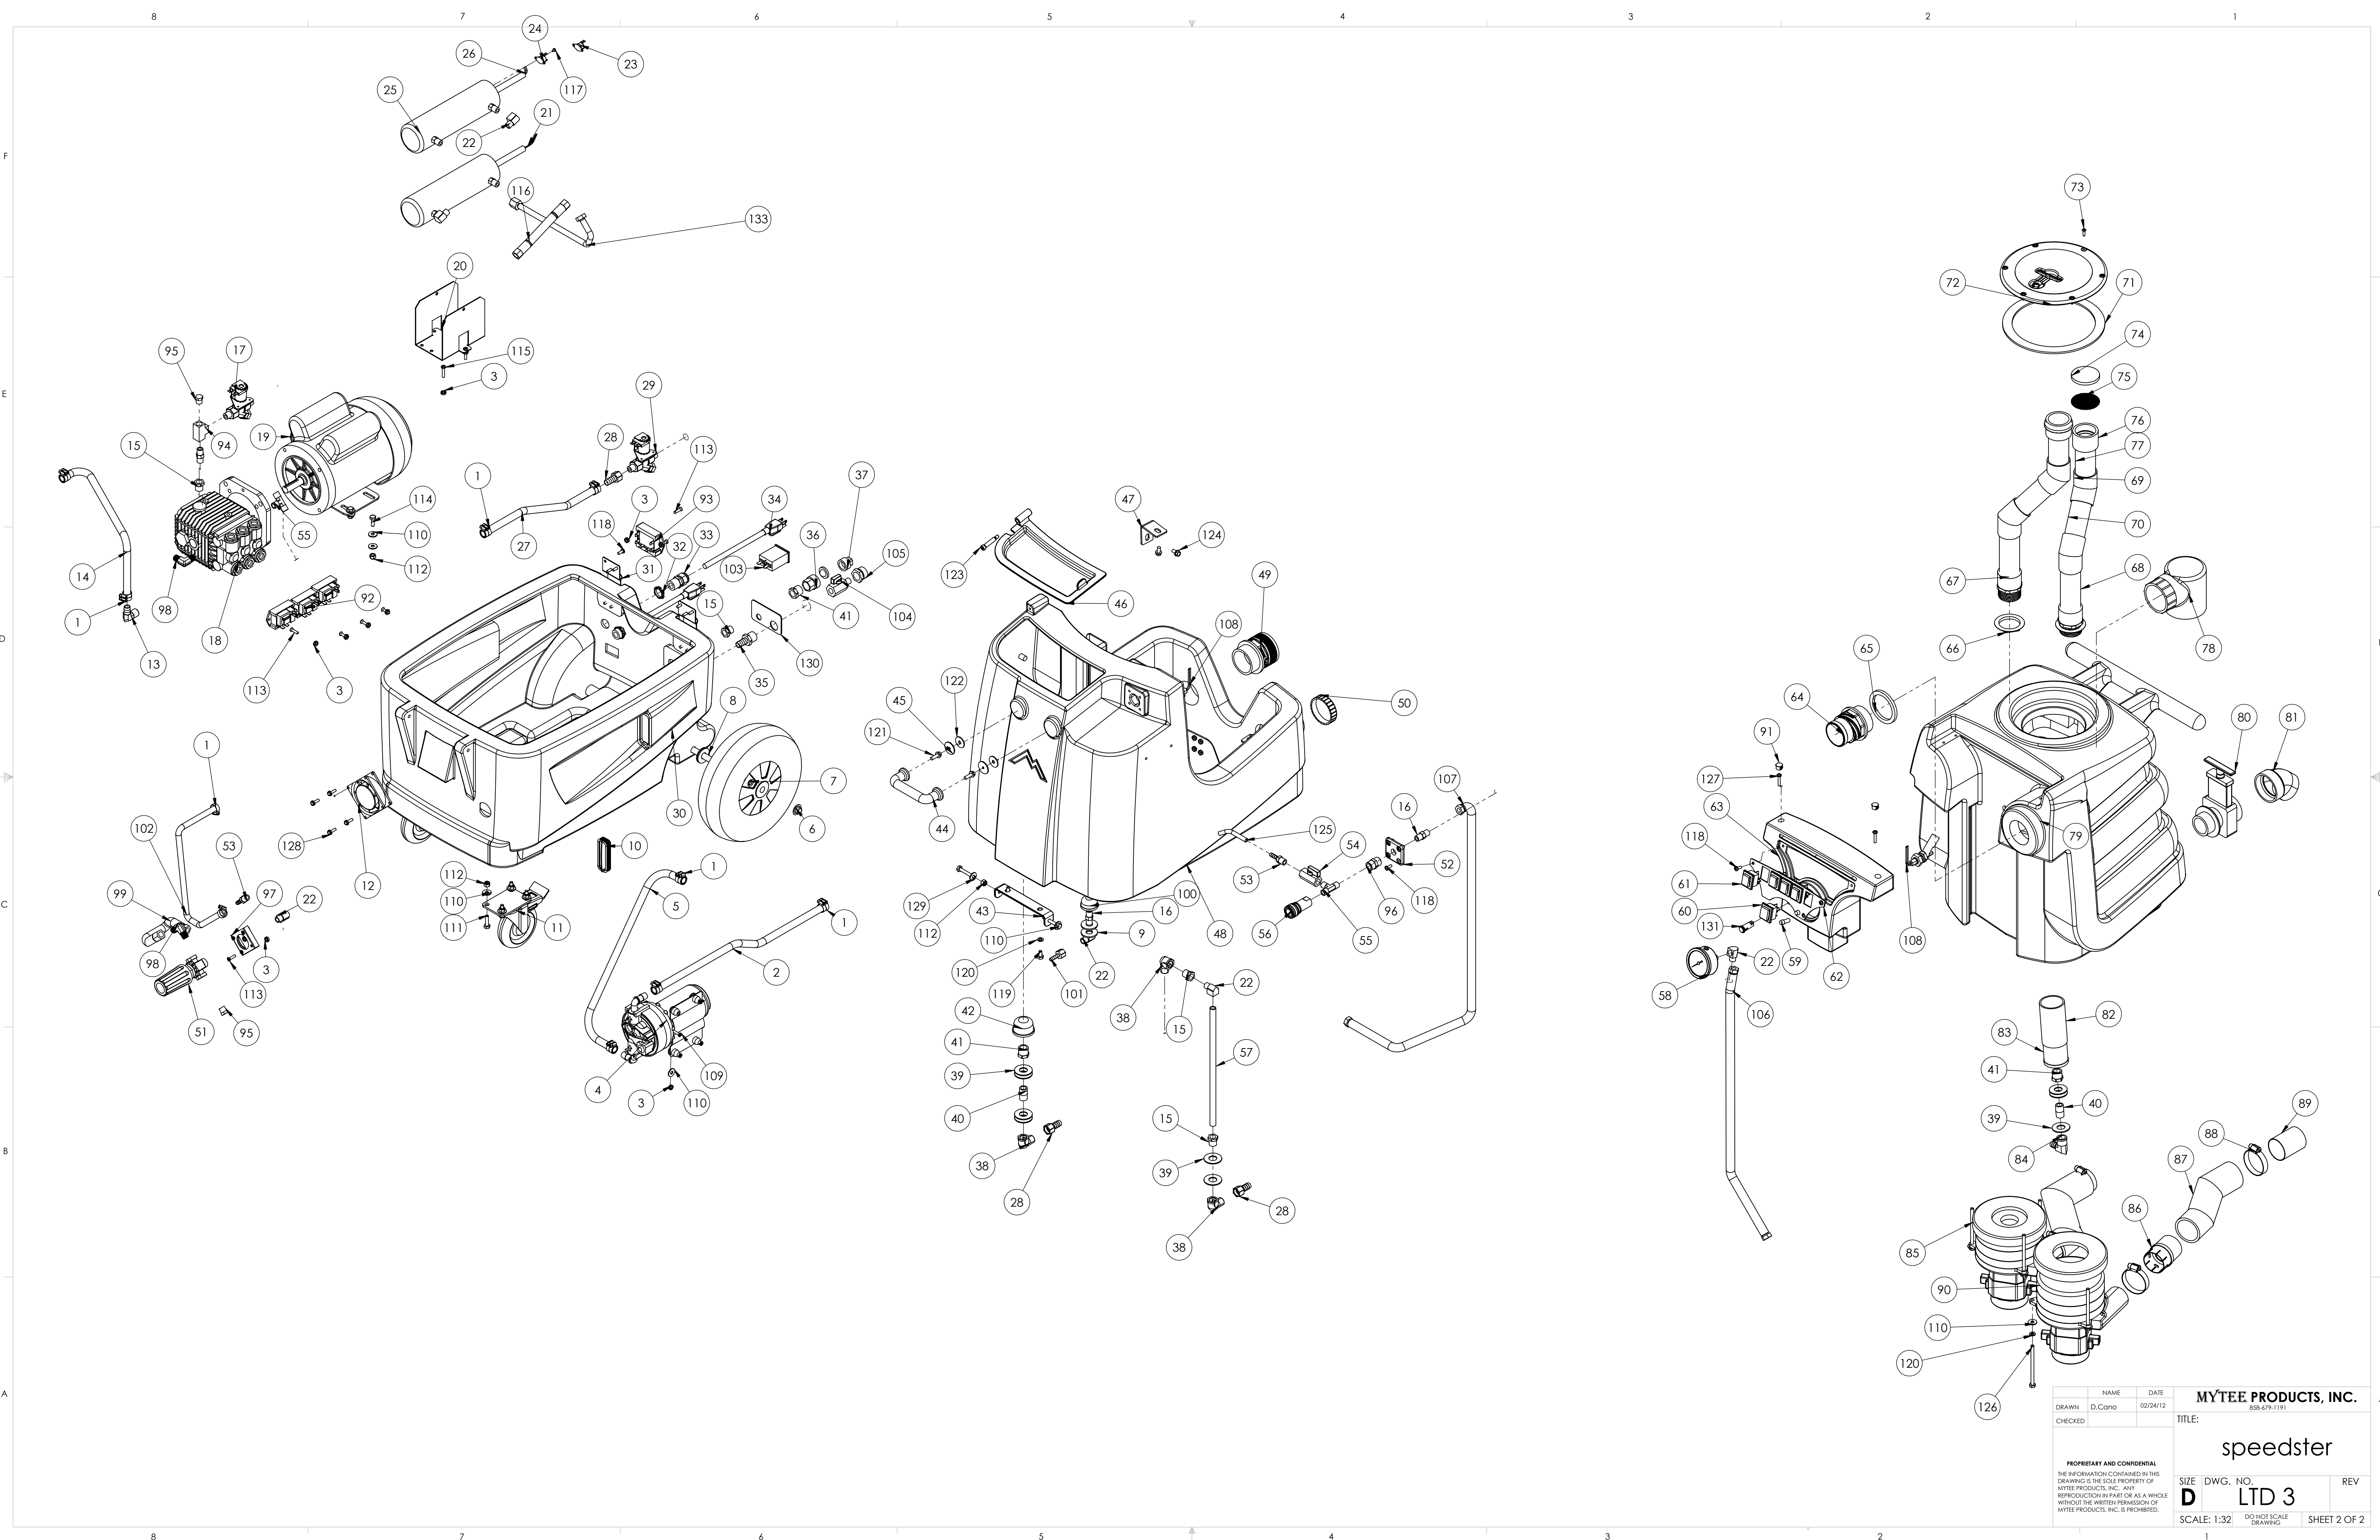

NAME	DATE	MYTEE PRODUCTS, INC. 888-679-1191
DRAWN D.Corio	02/24/12	
CHECKED		TITLE
		speedster
PROPRIETARY AND CONFIDENTIAL THE INFORMATION CONTAINED IN THIS DRAWING IS THE SOLE PROPERTY OF MYTEE PRODUCTS, INC. ANY REPRODUCTION IN PART OR AS A WHOLE WITHOUT THE WRITTEN PERMISSION OF MYTEE PRODUCTS, INC. IS PROHIBITED.		SIZE DWG. NO. REV
		D LTD 3
SCALE: 1:32 DO NOT SCALE DRAWING		SHEET 2 OF 2