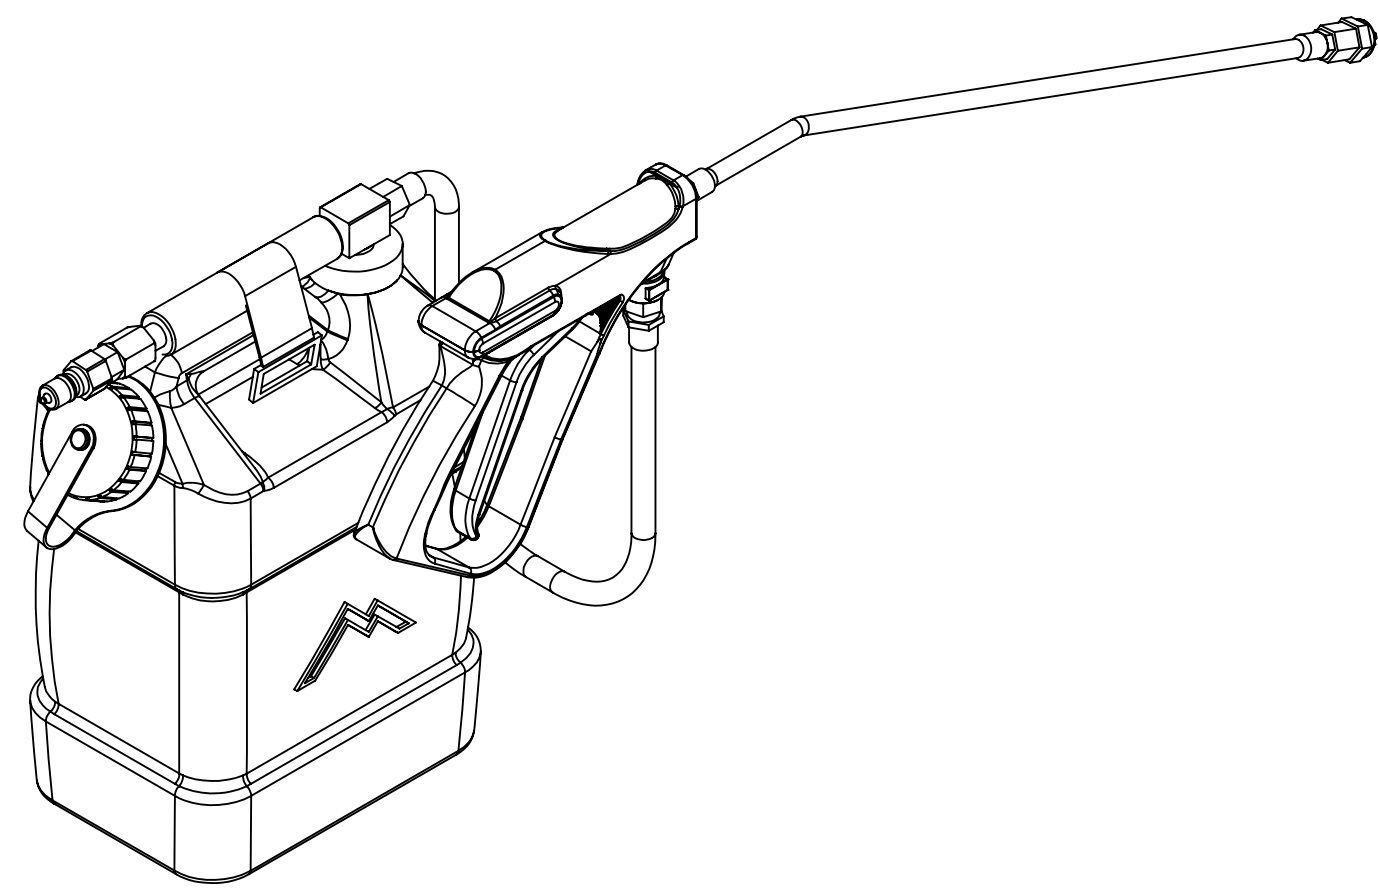

ITEM NO.	PART NO.	DESCRIPTION	QTY.	MSRP
1	B258A	T-Jet 8006	1	\$6.99 ea
2	B203	retainer, jet, dual jet wand	1	\$8.49 ea
3	B302	jet housing, 1/4" fpt w/ cap	1	\$5.99 ea
4	H171	lance, 20" w/bend, inj sprayer	1	\$40.99 ea
5	H540B	gun, front entry	1	\$31.99 ea
6	AH102	hose, 45" oal, 1/4" f x 3/8" male swivel	1	\$46.99 ea
7	H607	fixed injector, w/inlet	1	\$38.99 ea
8	A700	water line, injection sprayer	1	\$39.99 ea
9	B145	check filter, jet, wand	1	\$8.99 ea
10	B101	qd, brass, 1/4" m	1	\$8.49 ea
11	G147	strap, velcro 1.5" x 12"	1	\$3.49 ea
12	P534	bottle, 7 quart, w/ caps	1	\$17.99 ea
13	G036	cap, 2.5" threaded, tethered	1	\$3.49 ea

	NAME	DATE	MYTEE PRODUCTS, INC.			
DRAWN	J. Cash	4/2010	858-679-1191			
CHECKED			TITLE:			
PROPRIETARY AND CONFIDENTIAL THE INFORMATION CONTAINED IN THIS DRAWING IS THE SOLE PROPERTY OF MYTEE PRODUCTS, INC. ANY REPRODUCTION IN PART OR AS A WHOLE WITHOUT THE WRITTEN PERMISSION OF MYTEE PRODUCTS, INC. IS PROHIBITED.			Injection Sprayer			
			SIZE	DWG. NO.	REV	
			C	9700		
			SCALE: 1:20	DO NOT SCALE DRAWING	SHEET 1 OF 1	