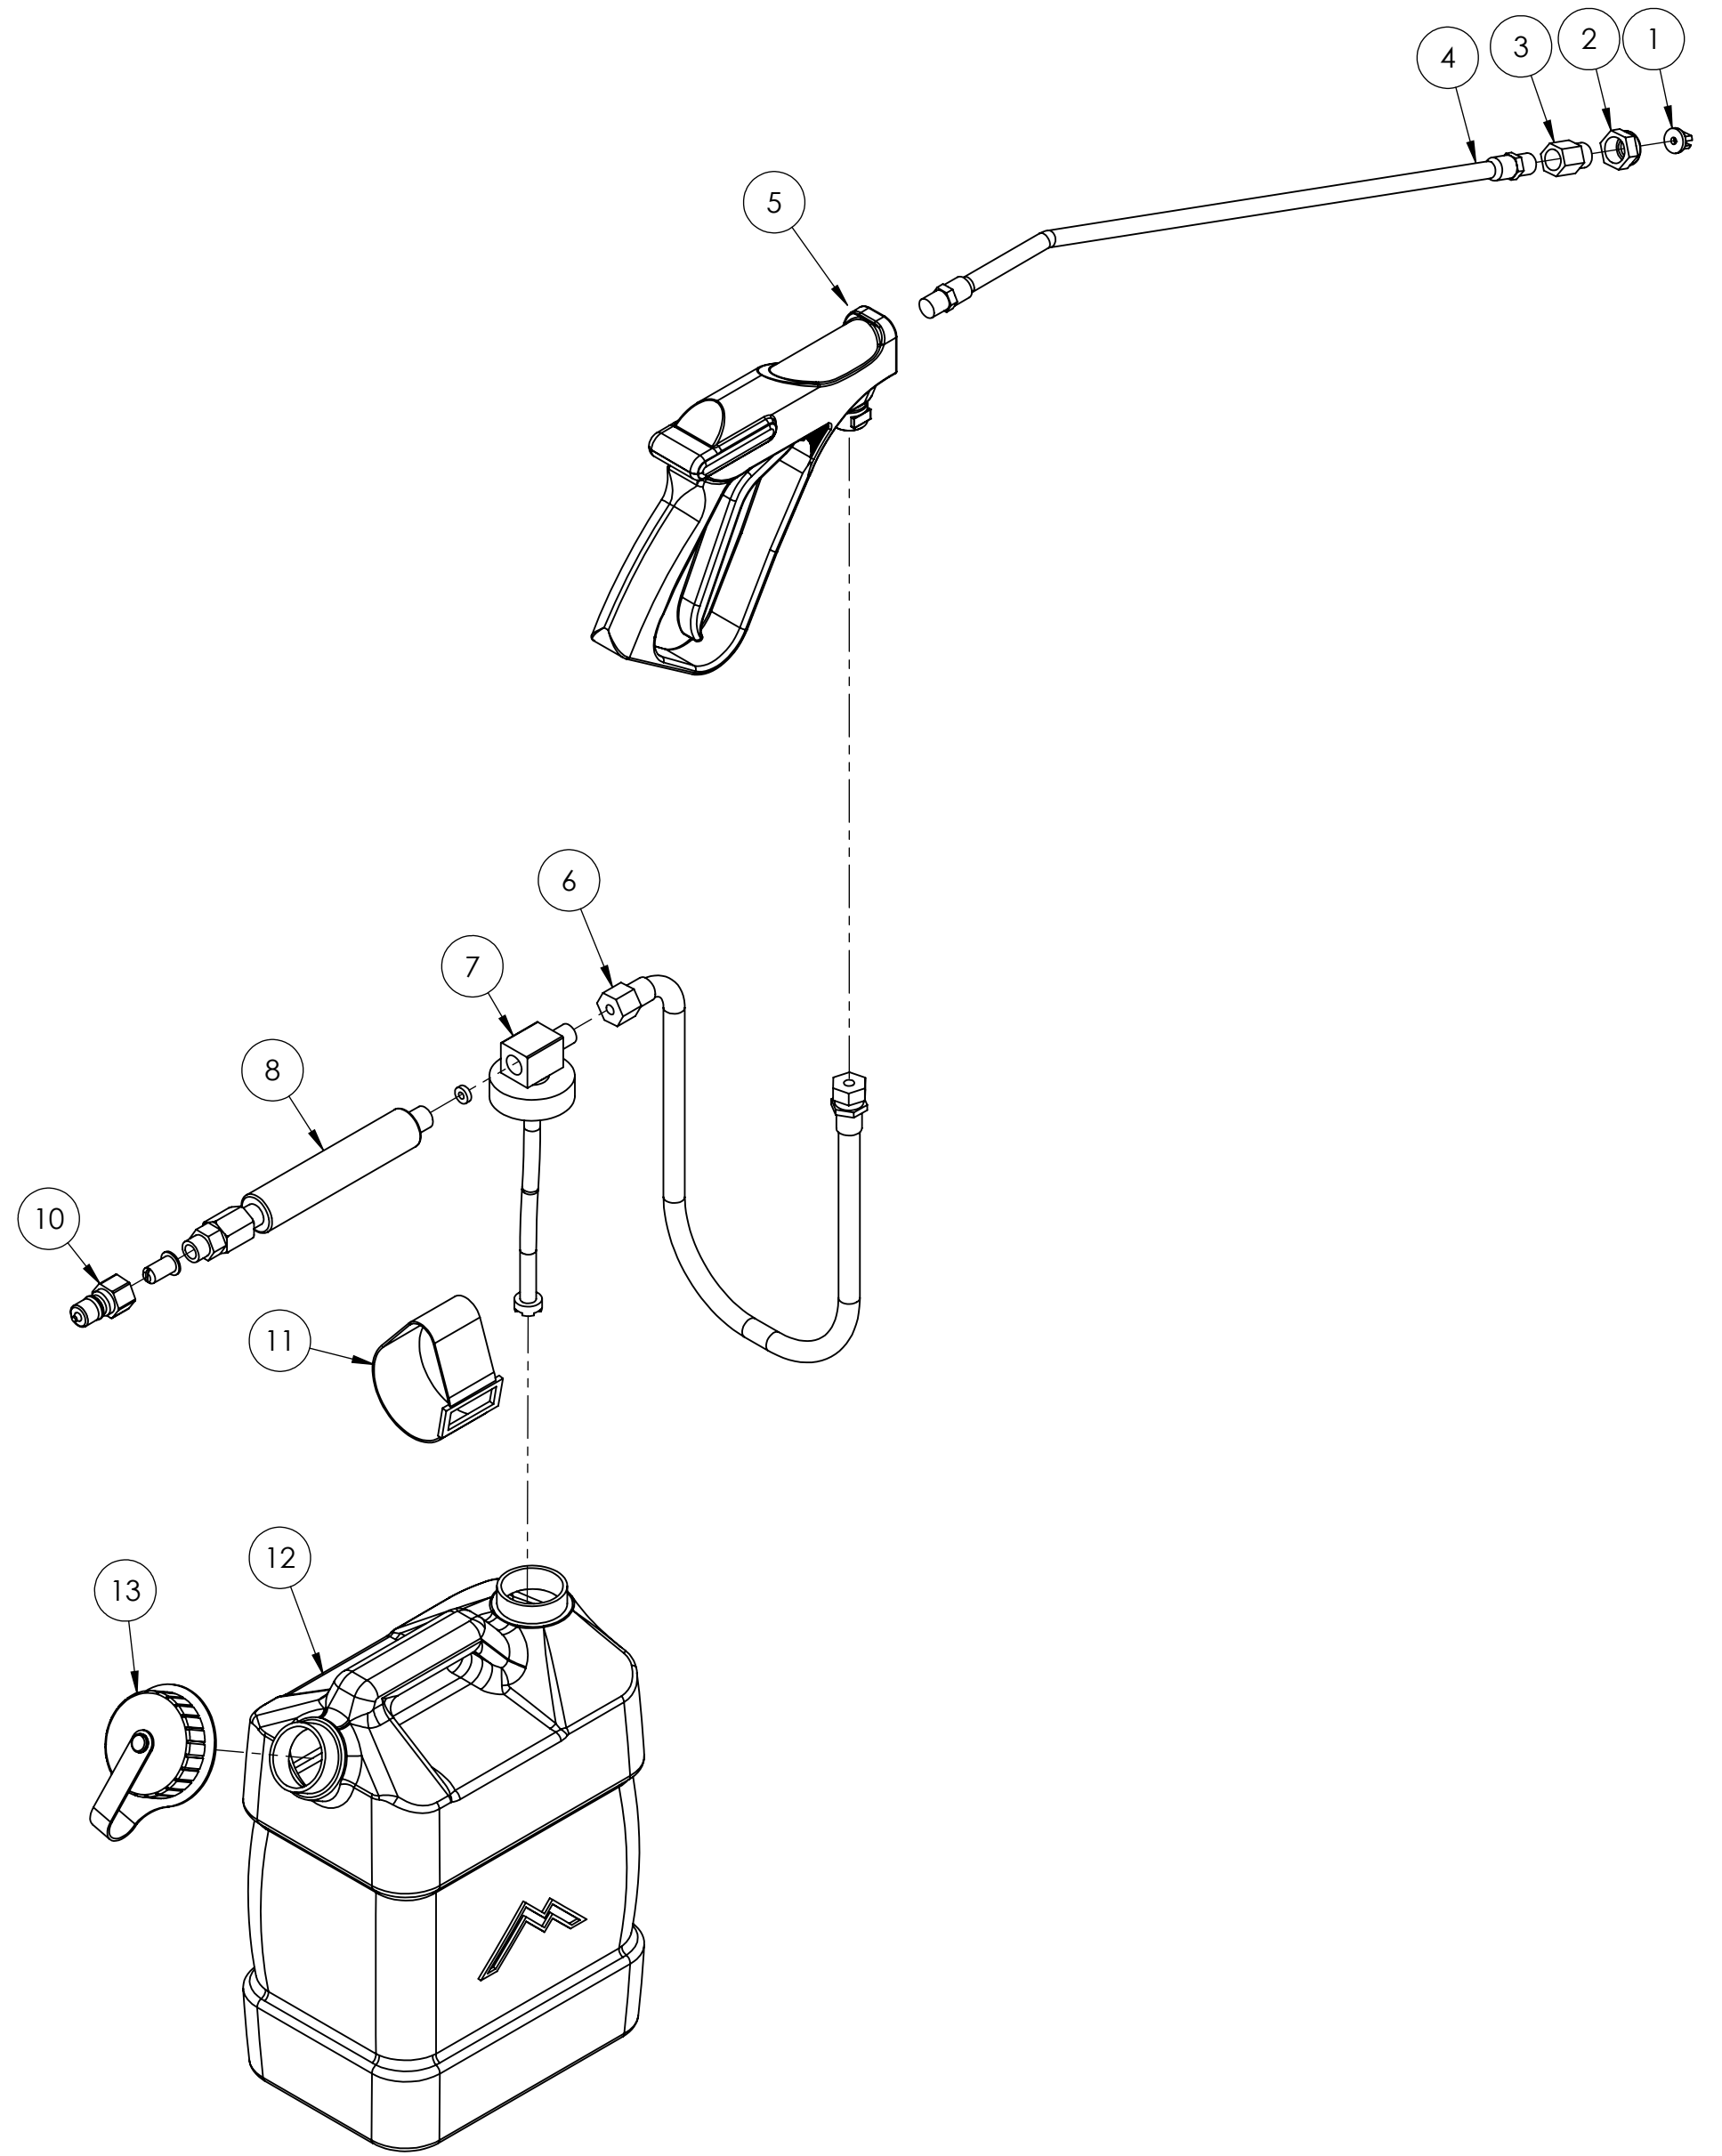

ITEM NO.	PART NO.	DESCRIPTION	QTY.	MSRP
1	B258A	T-Jet 8006	1	\$6.99 ea
2	B203	retainer, jet, dual jet wand	1	\$8.49 ea
3	B302	jet housing, 1/4" fpt w/ cap	1	\$5.99 ea
4	H171	lance, 20" w/bend, inj sprayer	1	\$40.99 ea
5	H540B	gun, front entry	1	\$31.99 ea
6	AH102	hose, 45" oal, 1/4" f x 3/8" male swivel	1	\$46.99 ea
7	H607	fixed injector, w/inlet	1	\$38.99 ea
8	A700	water line, injection sprayer	1	\$39.99 ea
9	B145	check filter, jet, wand	1	\$8.99 ea
10	B101	qd, brass, 1/4" m	1	\$8.49 ea
11	G147	strap, velcro 1.5" x 12"	1	\$3.49 ea
12	P534	bottle, 7 quart, w/ caps	1	\$17.99 ea
13	G036	cap, 2.5" threaded, tethered	1	\$3.49 ea

	NAME	DATE	MYTEE PRODUCTS, INC.			
DRAWN	J. Cash	4/2010	858-679-1191			
CHECKED			TITLE:			
PROPRIETARY AND CONFIDENTIAL THE INFORMATION CONTAINED IN THIS DRAWING IS THE SOLE PROPERTY OF MYTEE PRODUCTS, INC. ANY REPRODUCTION IN PART OR AS A WHOLE WITHOUT THE WRITTEN PERMISSION OF MYTEE PRODUCTS, INC. IS PROHIBITED.			Injection Sprayer			
			SIZE	DWG. NO.	REV	
			C	9700		
			SCALE: 1:20	DO NOT SCALE DRAWING	SHEET 1 OF 1	