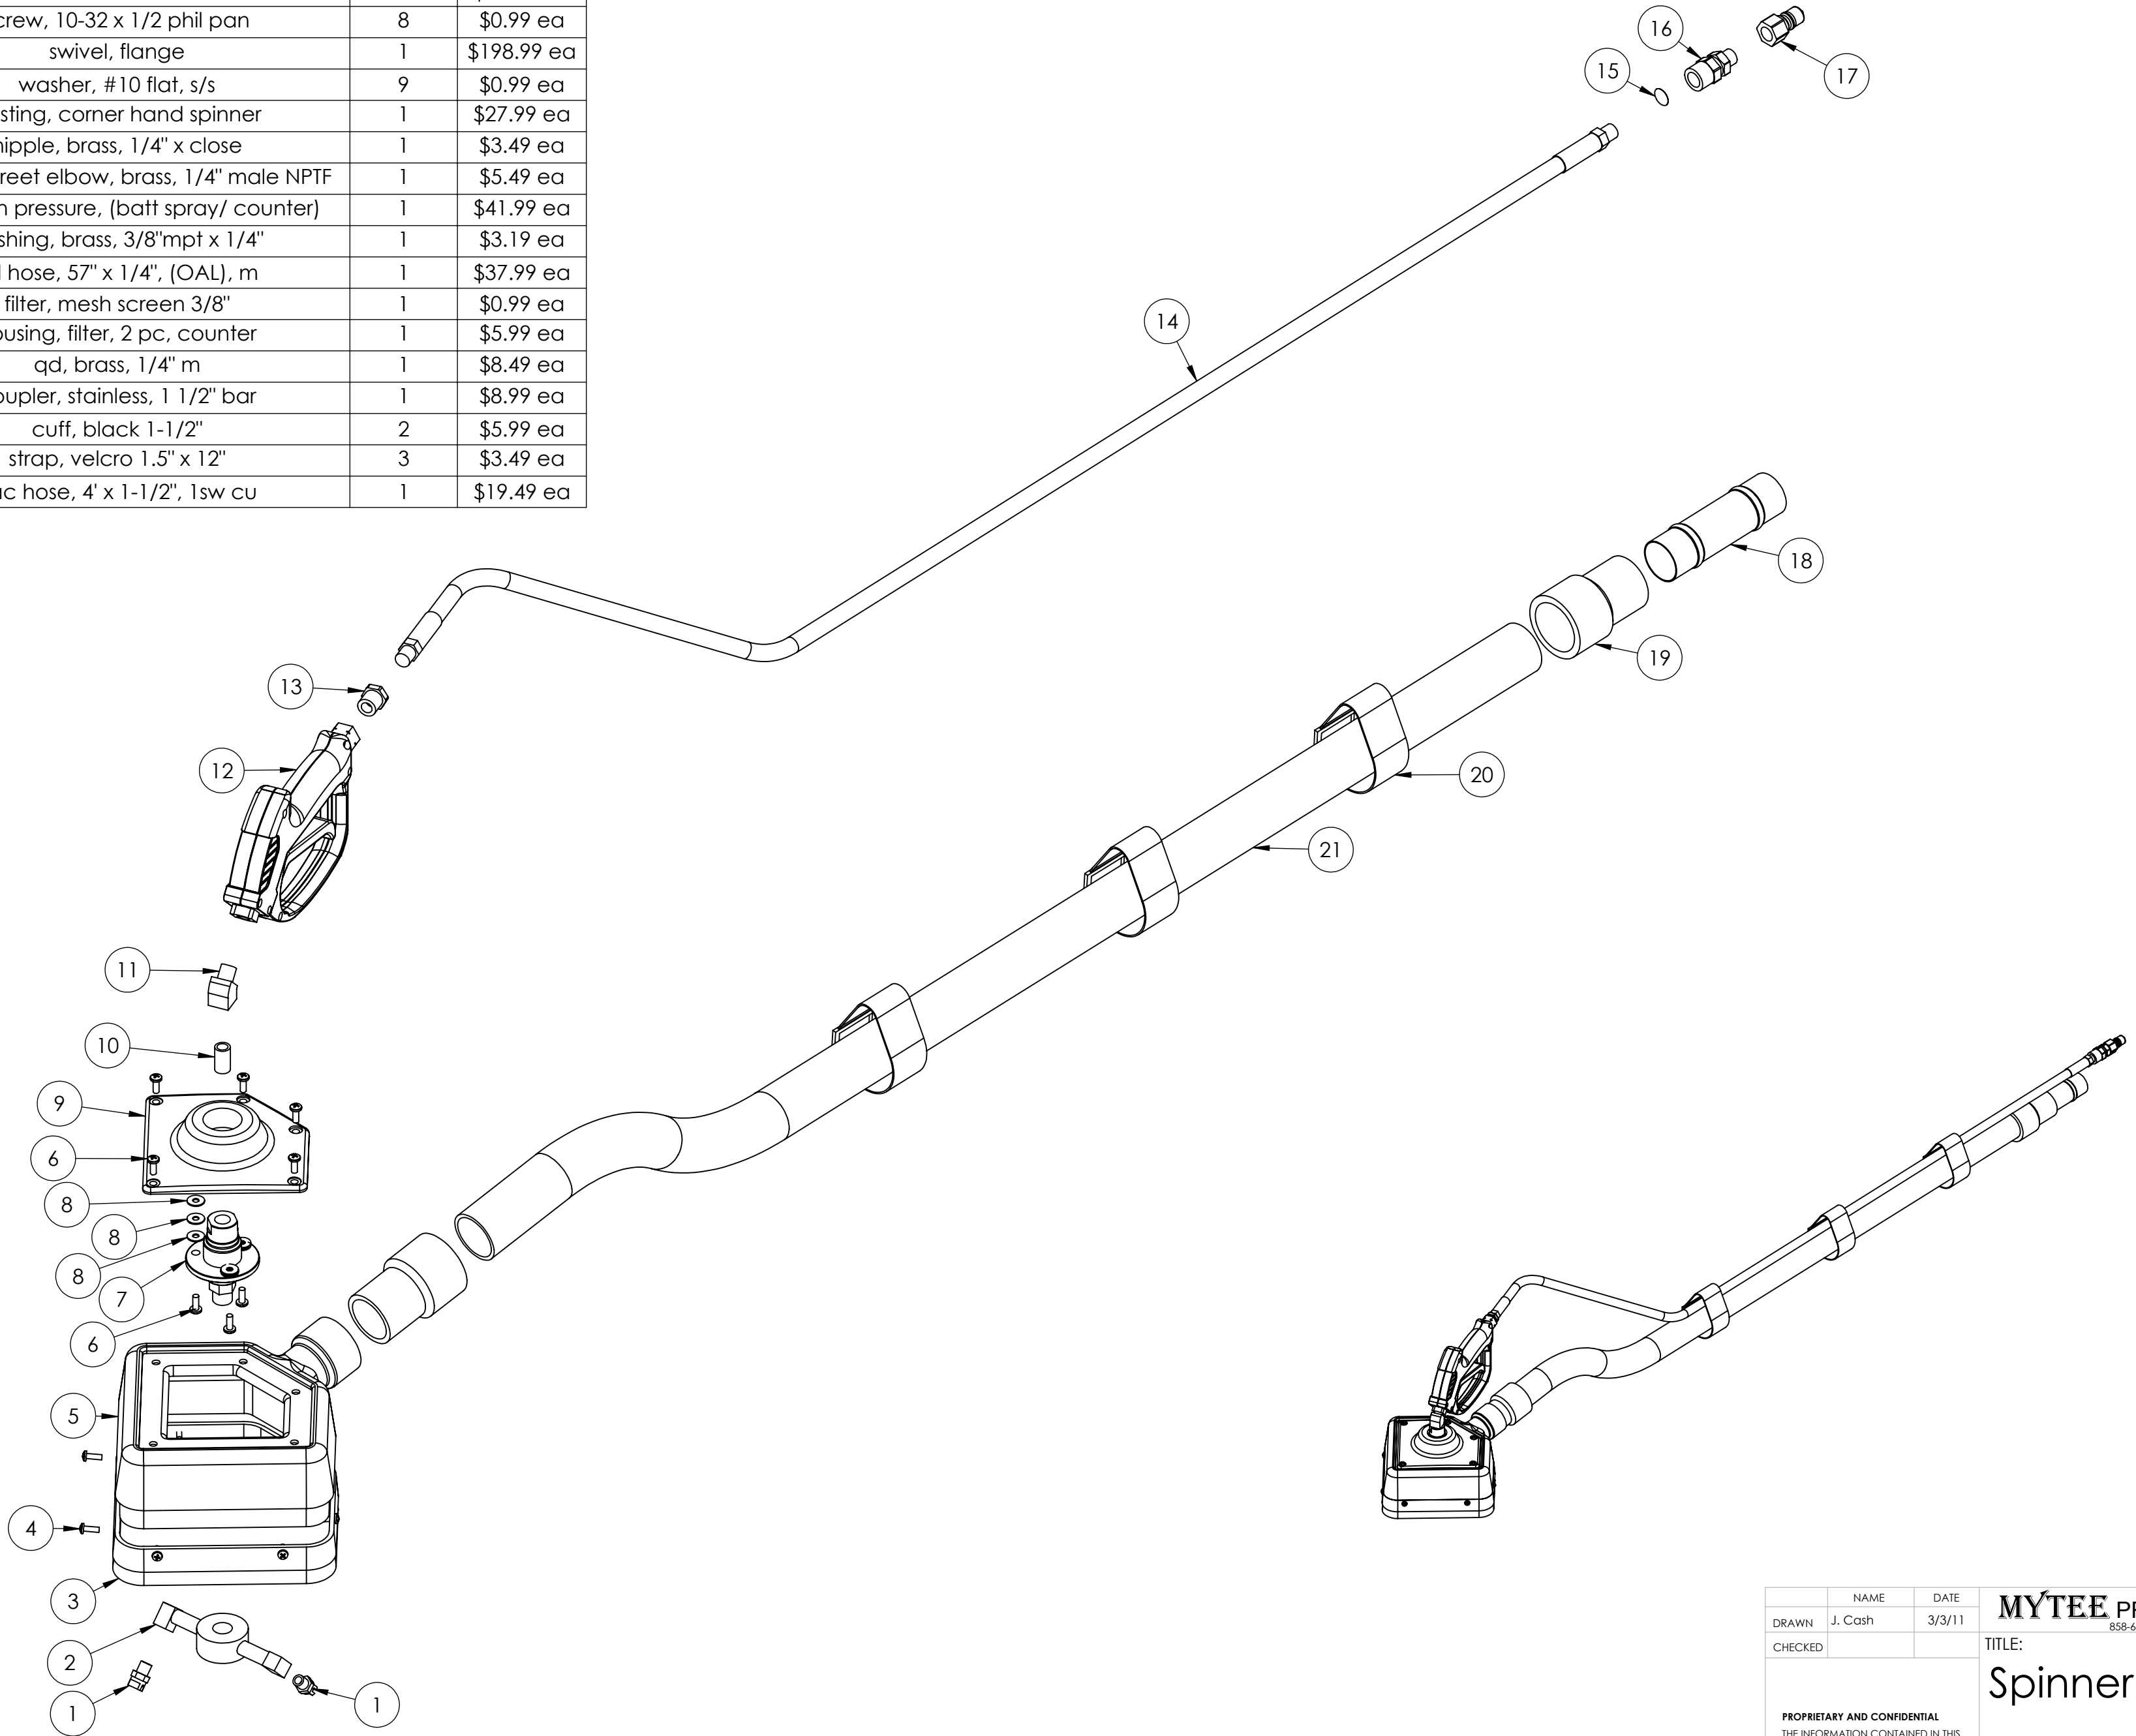

ITEM NO.	PART NO.	DESCRIPTION	QTY.	MSRP
1	H505	jet, s/s, 1/8", 1501	2	\$9.99 ea
2	H425	spray bar, 4"	1	\$117.99 ea
3	G089	brush, corner	1	\$35.99 ea
4	H882	screw, 8 x 3/4 phil pan head, type a, s/s	8	\$0.99 ea
5	P701	manifold, corner	1	\$35.99 ea
6	H230	screw, 10-32 x 1/2 phil pan	8	\$0.99 ea
7	H926	swivel, flange	1	\$198.99 ea
8	H289	washer, #10 flat, s/s	9	\$0.99 ea
9	H482	casting, corner hand spinner	1	\$27.99 ea
10	B106	nipple, brass, 1/4" x close	1	\$3.49 ea
11	B130	45 deg, street elbow, brass, 1/4" male NPTF	1	\$5.49 ea
12	H540	gun, high pressure, (batt spray/ counter)	1	\$41.99 ea
13	B105	bushing, brass, 3/8"mpt x 1/4"	1	\$3.19 ea
14	AH195	sol hose, 57" x 1/4", (OAL), m	1	\$37.99 ea
15	H461	filter, mesh screen 3/8"	1	\$0.99 ea
16	H492	housing, filter, 2 pc, counter	1	\$5.99 ea
17	B101	qd, brass, 1/4" m	1	\$8.49 ea
18	H655	coupler, stainless, 1 1/2" bar	1	\$8.99 ea
19	H300	cuff, black 1-1/2"	2	\$5.99 ea
20	G147	strap, velcro 1.5" x 12"	3	\$3.49 ea
21	H504	vac hose, 4' x 1-1/2", 1sw cu	1	\$19.49 ea

	NAME	DATE	MYTEE PRODUCTS, INC. 858-679-1191	
DRAWN	J. Cash	3/3/11	TITLE: Spinner, Counter	
CHECKED			SIZE	DWG. NO.
<small>PROPRIETARY AND CONFIDENTIAL THE INFORMATION CONTAINED IN THIS DRAWING IS THE SOLE PROPERTY OF MYTEE PRODUCTS, INC. ANY REPRODUCTION IN PART OR AS A WHOLE WITHOUT THE WRITTEN PERMISSION OF MYTEE PRODUCTS, INC. IS PROHIBITED.</small>			C	8908
			SCALE: 1:4	DO NOT SCALE DRAWING
			SHEET 1 OF 1	