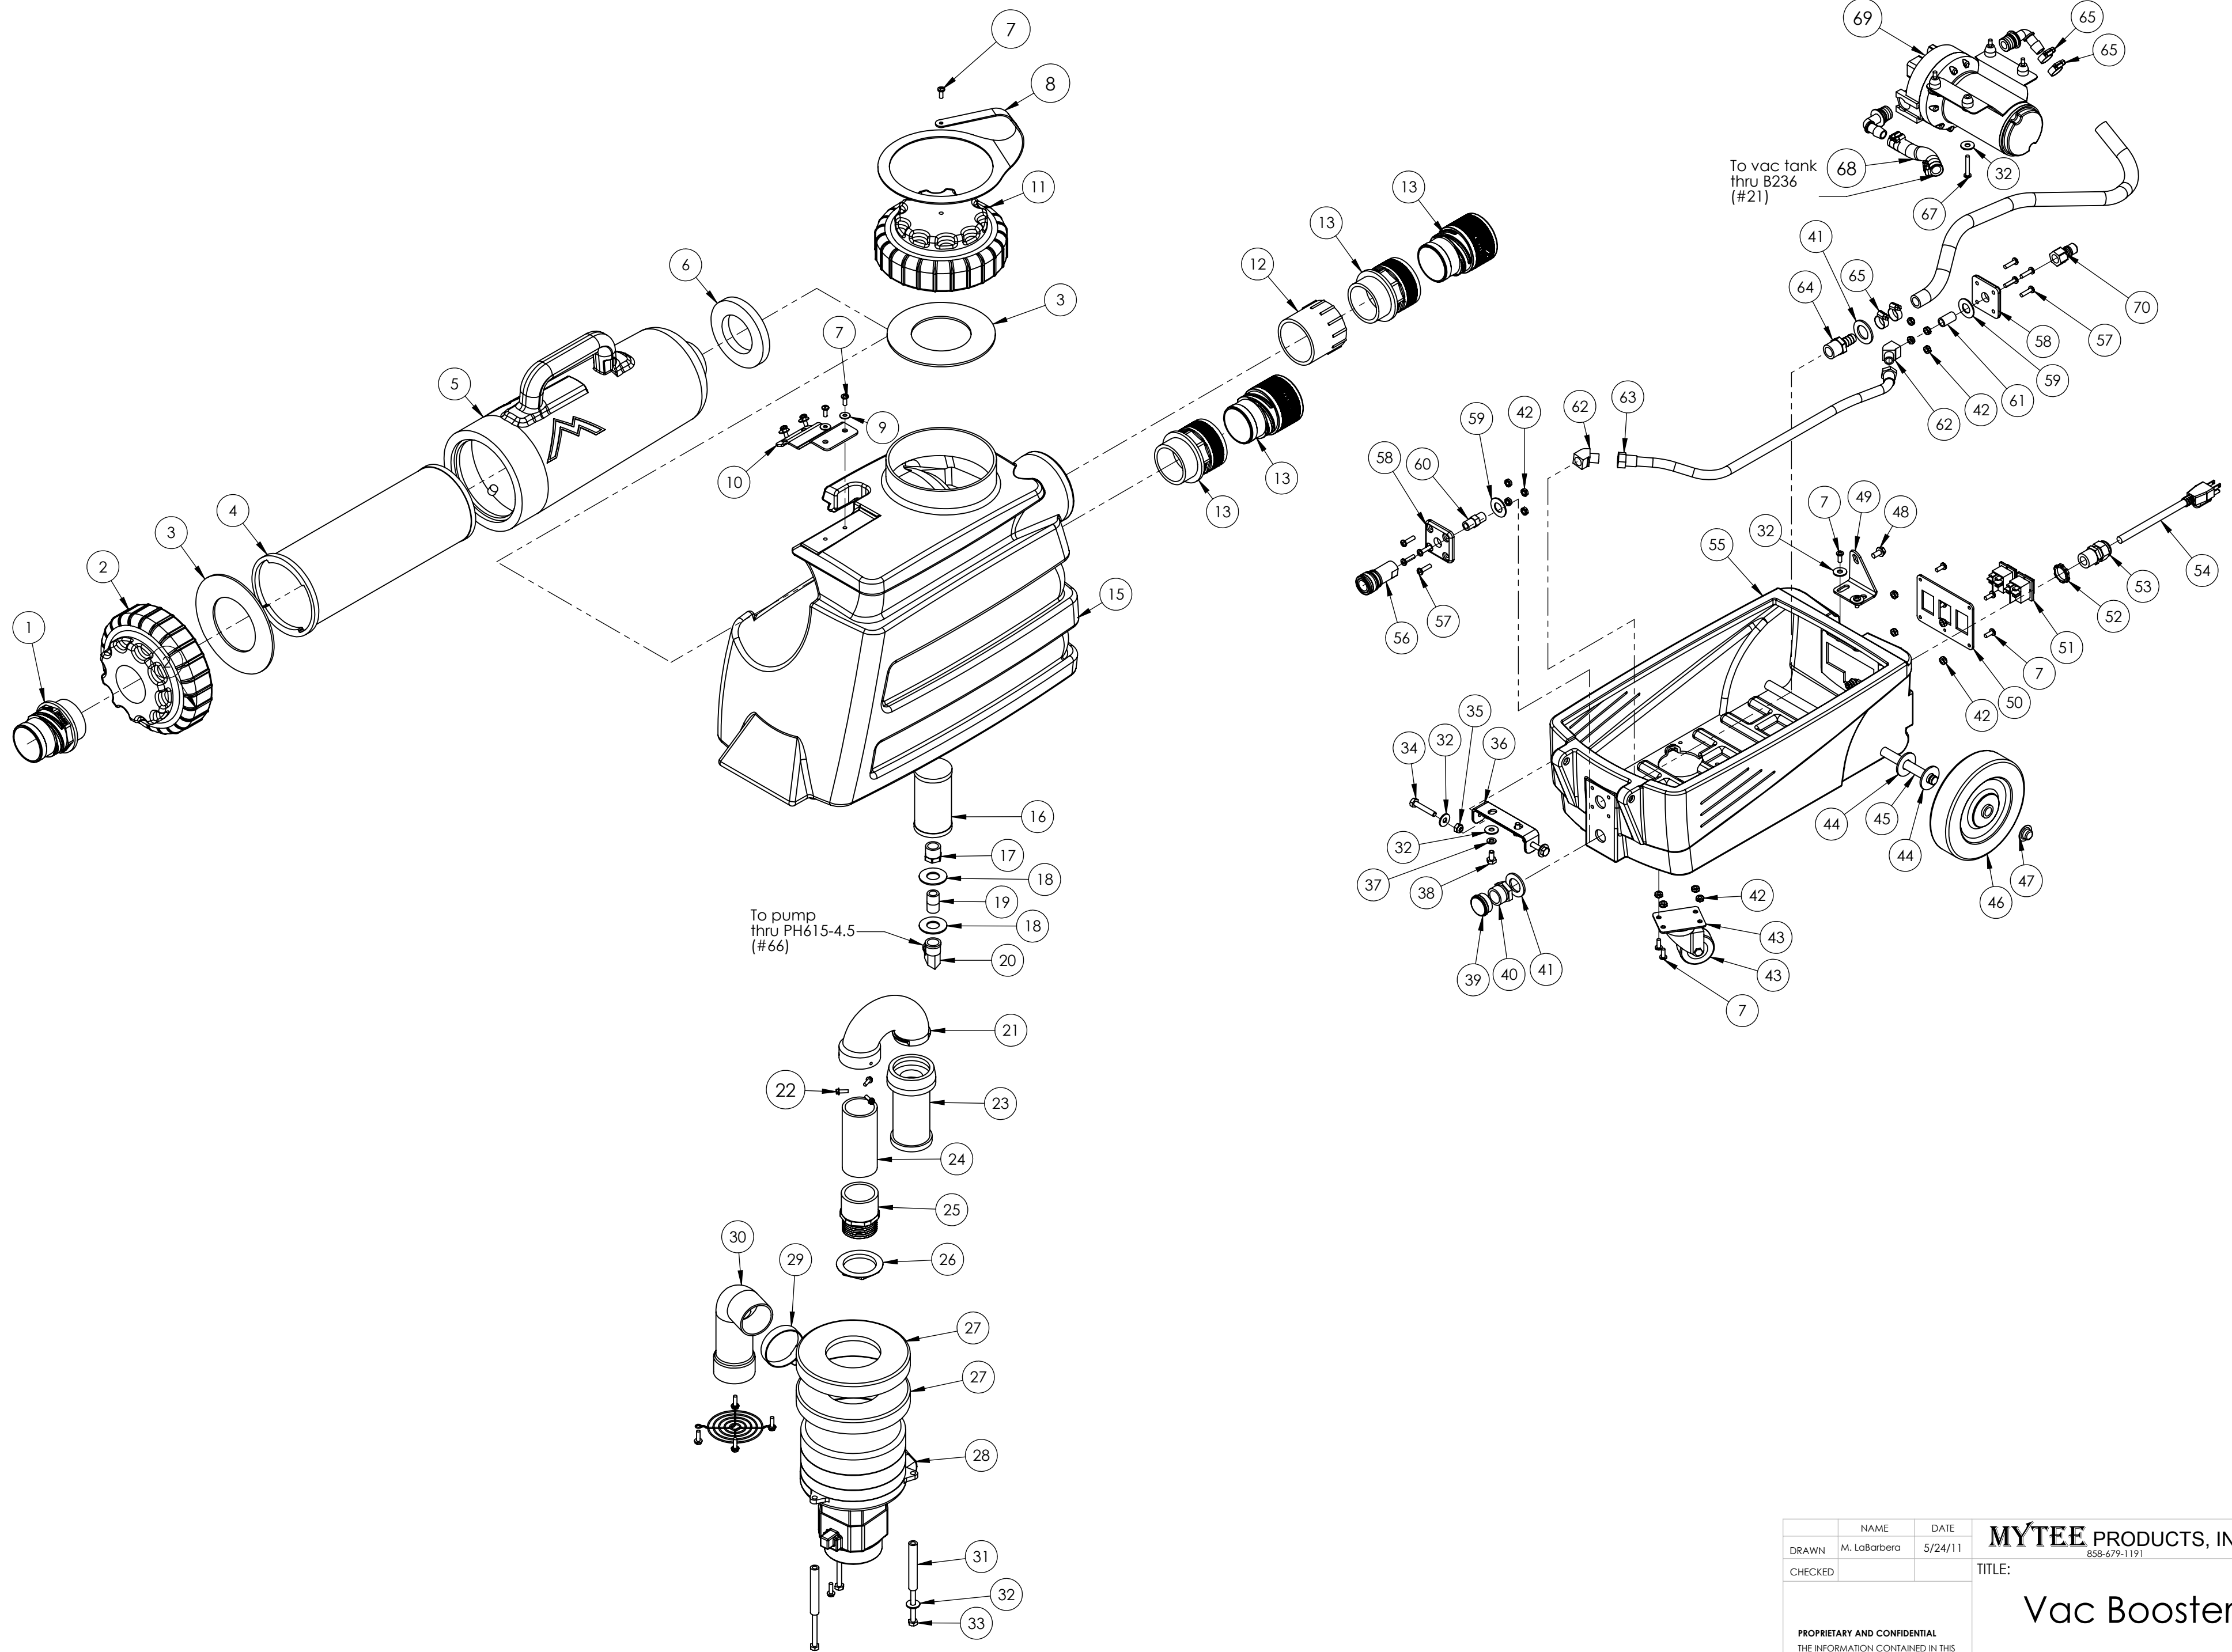

NAME	DATE	MYTEE PRODUCTS, INC. 858-679-1191	
DRAWN	M. LaBarbera	5/24/11	TITLE:	
CHECKED			Vac Booster	
PROPRIETARY AND CONFIDENTIAL THE INFORMATION CONTAINED IN THIS DRAWING IS THE SOLE PROPERTY OF MYTEE PRODUCTS, INC. ANY REPRODUCTION IN PART OR AS A WHOLE WITHOUT THE WRITTEN PERMISSION OF MYTEE PRODUCTS, INC. IS PROHIBITED.			SIZE	DWG. NO.
			C	7303
			SCALE: 1:2	DO NOT SCALE DRAWING
			SHEET 2 OF 2