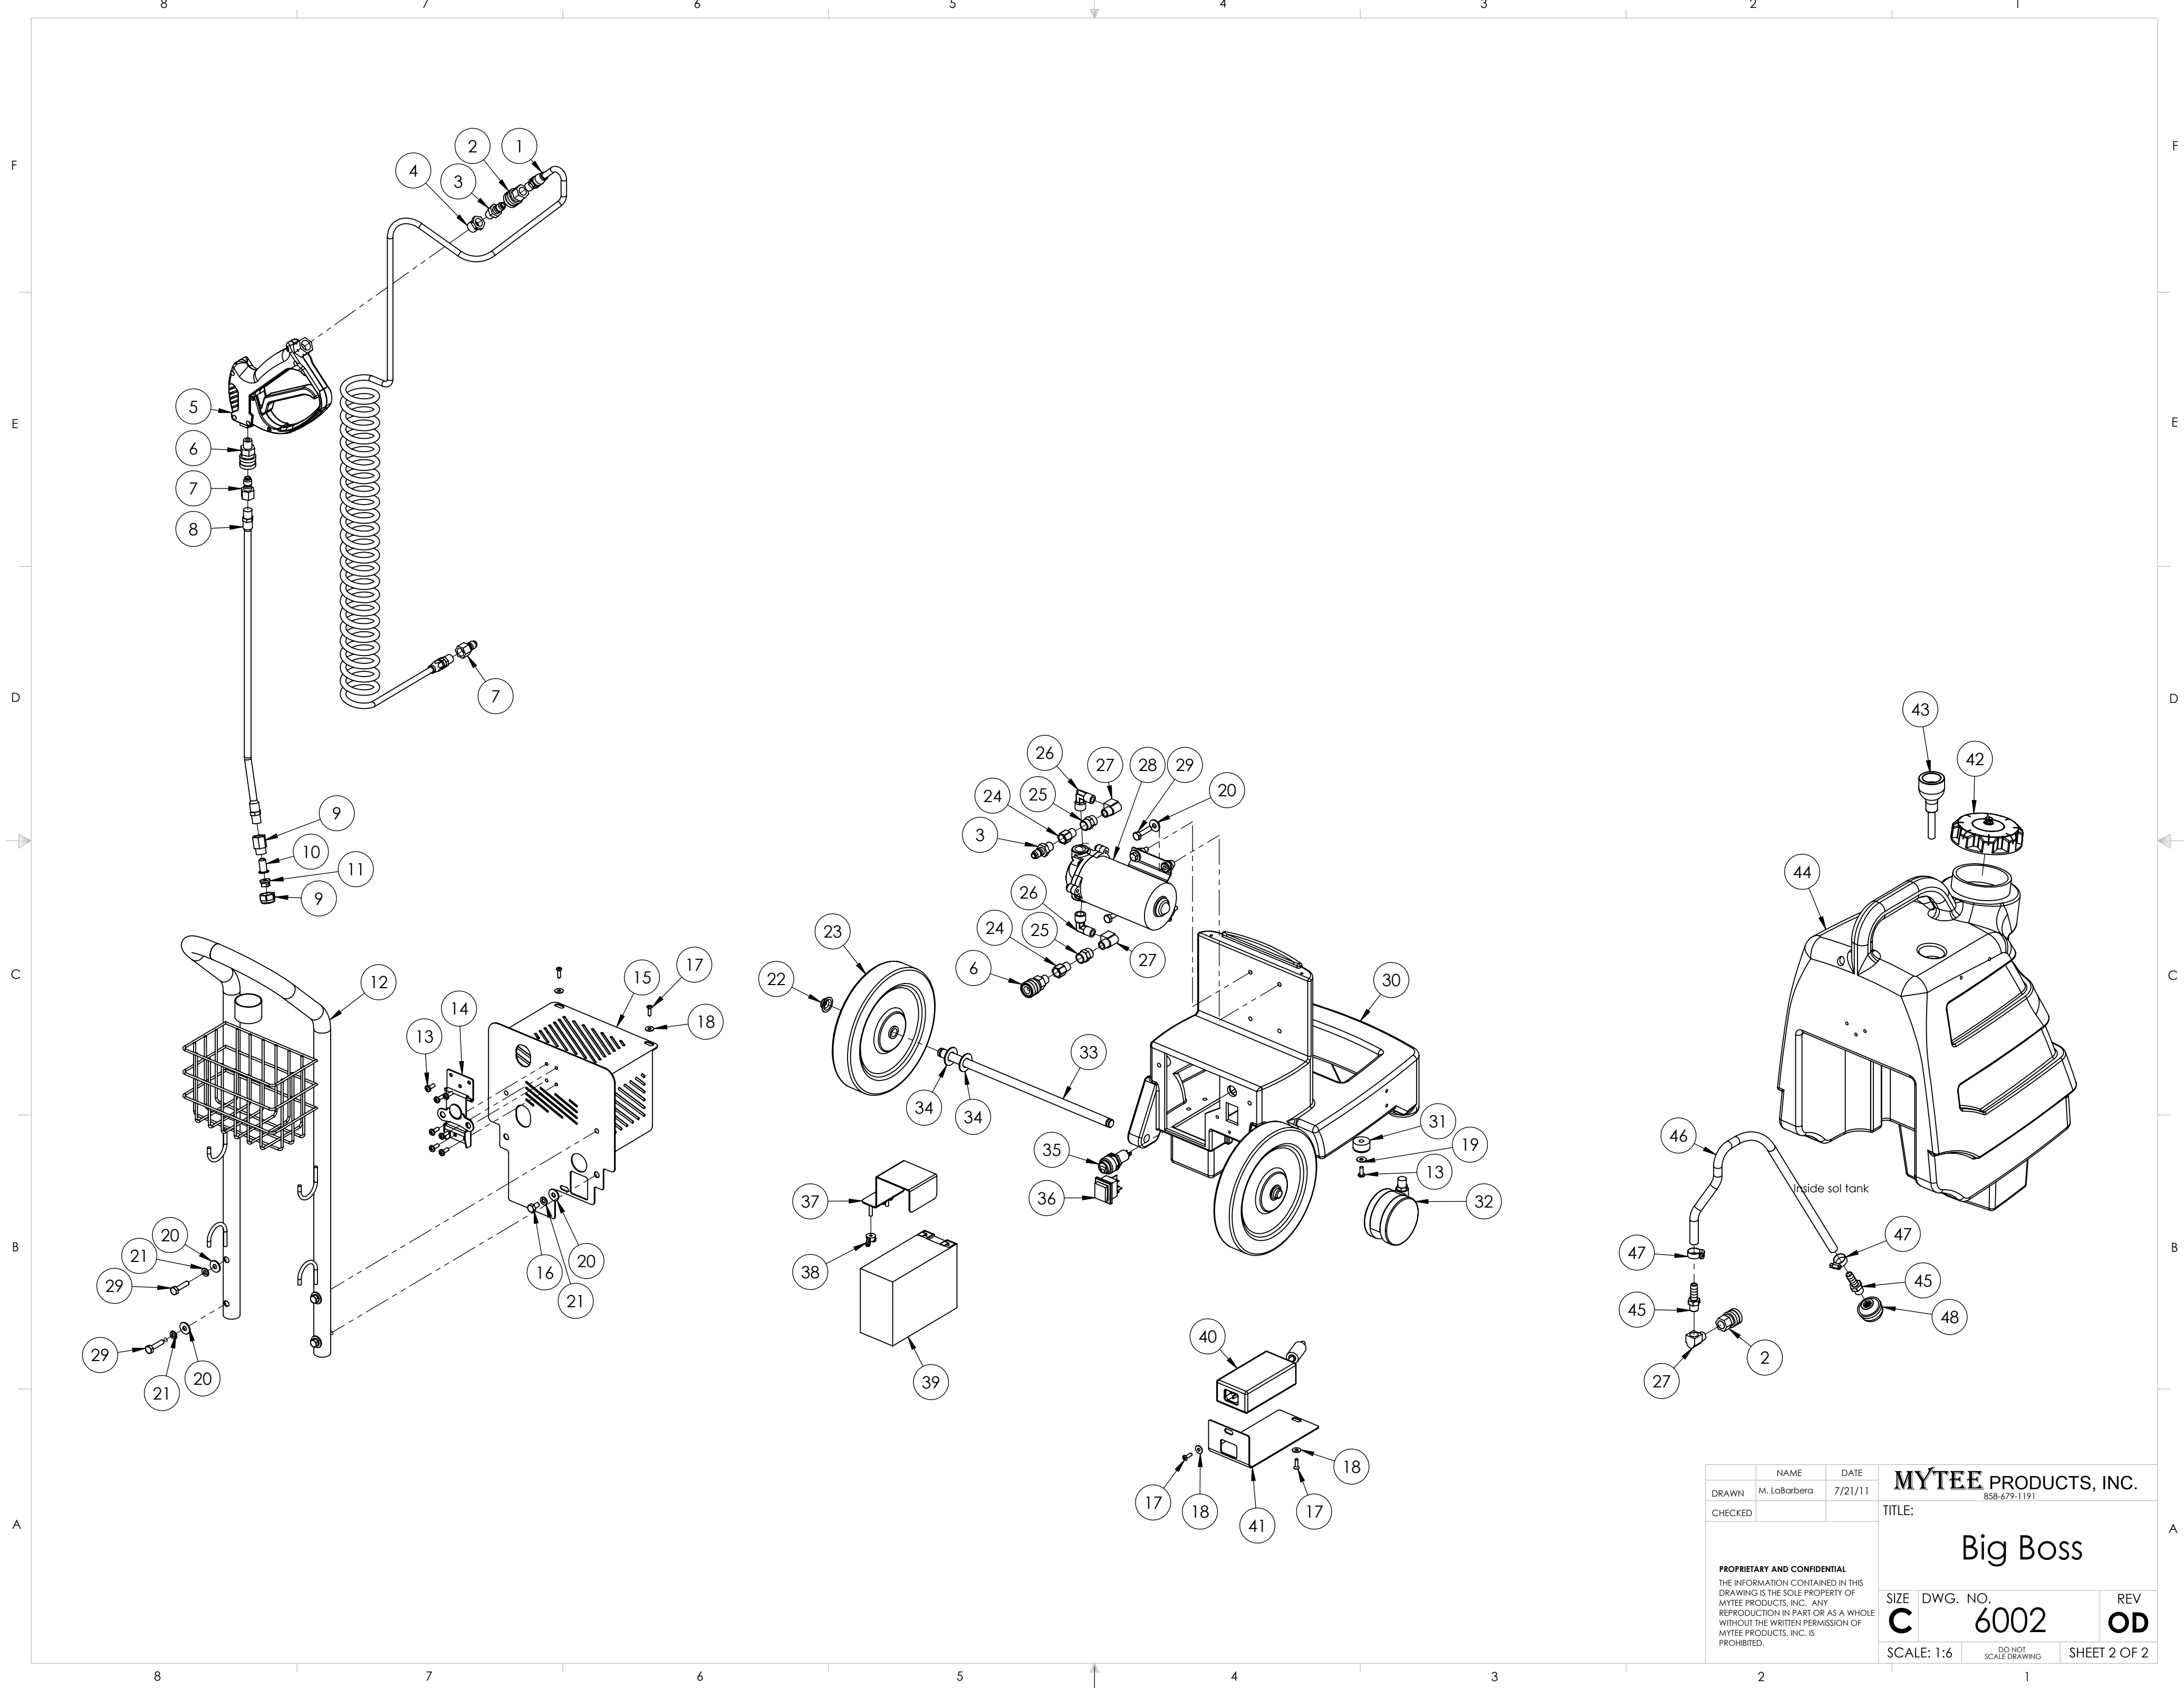

NAME	DATE	MYTEE PRODUCTS, INC.			
DRAWN	M. LaBarbera	7/21/11	858-679-1191			
CHECKED			TITLE:			
PROPRIETARY AND CONFIDENTIAL THE INFORMATION CONTAINED IN THIS DRAWING IS THE SOLE PROPERTY OF MYTEE PRODUCTS, INC. ANY REPRODUCTION IN PART OR AS A WHOLE WITHOUT THE WRITTEN PERMISSION OF MYTEE PRODUCTS, INC. IS PROHIBITED.			Big Boss			
			SIZE	DWG. NO.	REV	
			C	6002	OD	
			SCALE: 1:6	DO NOT SCALE DRAWING	SHEET 2 OF 2