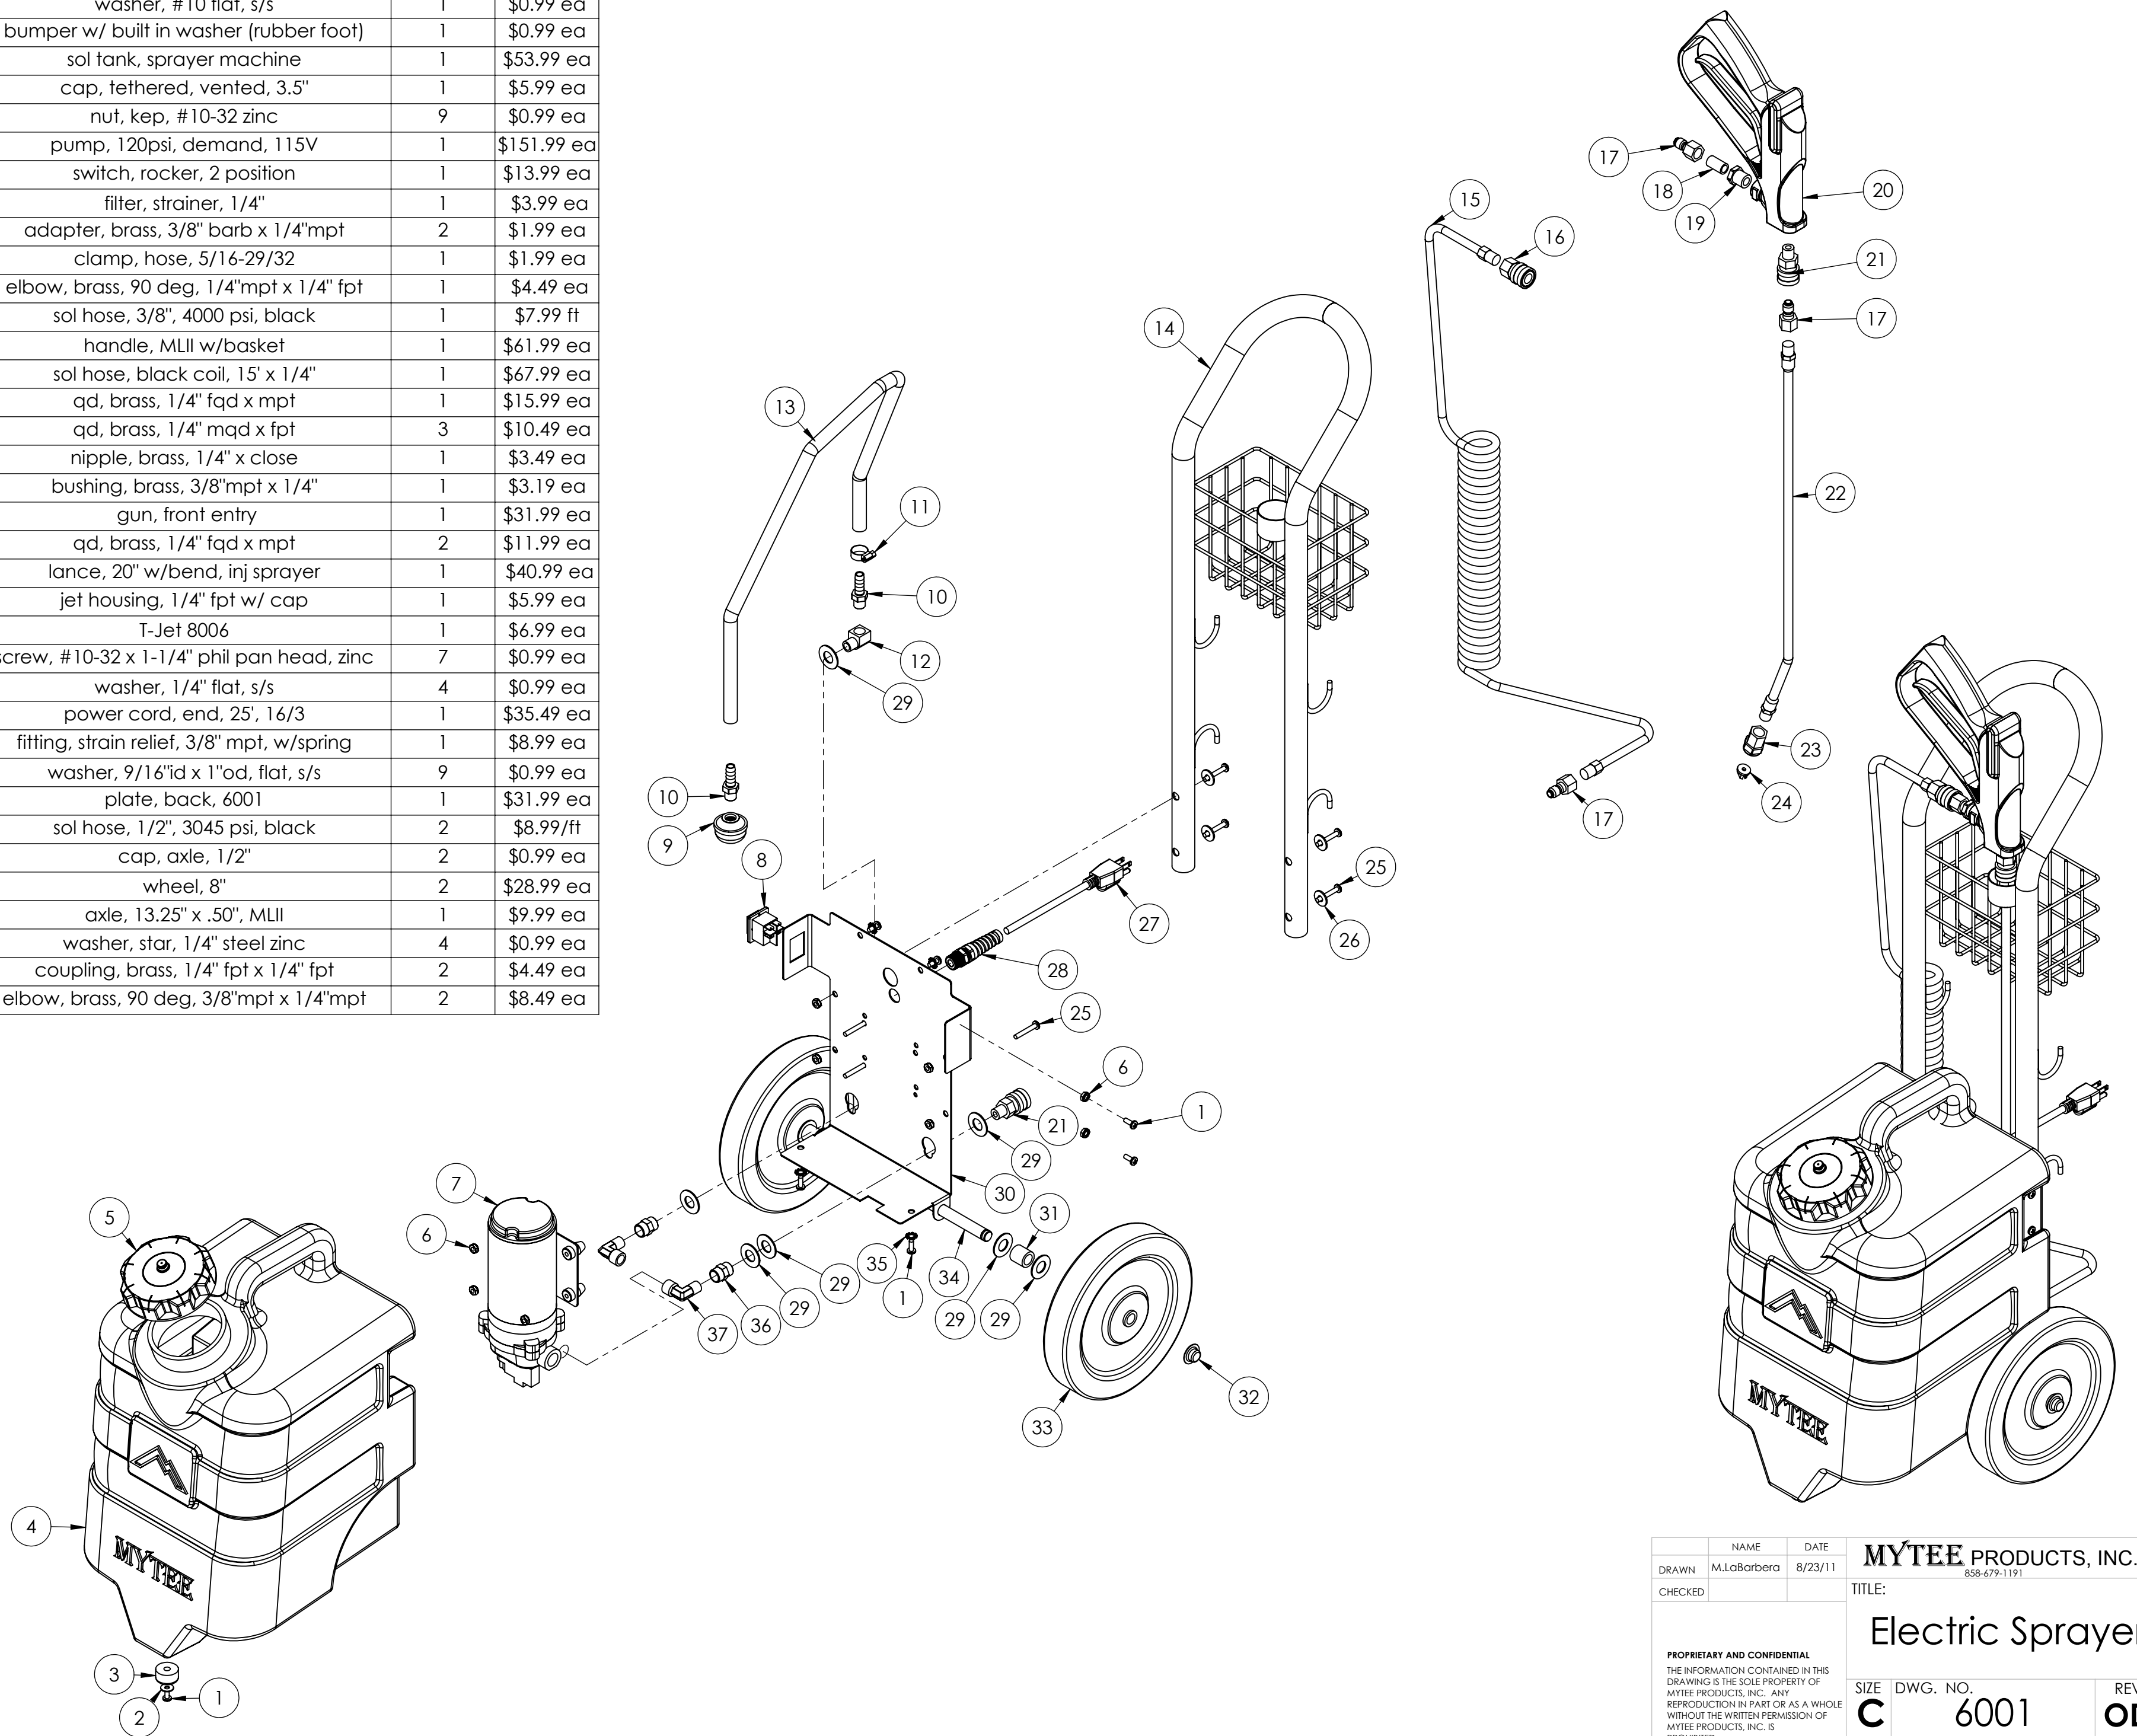

ITEM NO.	PART NO.	DESCRIPTION	QTY.	MSRP
1	H230	screw, 10-32 x 1/2 phil pan	7	\$0.99 ea
2	H289	washer, #10 flat, s/s	1	\$0.99 ea
3	G087	bumper w/ built in washer (rubber foot)	1	\$0.99 ea
4	P963	sol tank, sprayer machine	1	\$53.99 ea
5	G033	cap, tethered, vented, 3.5"	1	\$5.99 ea
6	H273	nut, kep, #10-32 zinc	9	\$0.99 ea
7	C305	pump, 120psi, demand, 115V	1	\$151.99 ea
8	E515	switch, rocker, 2 position	1	\$13.99 ea
9	B119	filter, strainer, 1/4"	1	\$3.99 ea
10	B241	adapter, brass, 3/8" barb x 1/4"mpt	2	\$1.99 ea
11	H347	clamp, hose, 5/16-29/32	1	\$1.99 ea
12	B103	elbow, brass, 90 deg, 1/4"mpt x 1/4" fpt	1	\$4.49 ea
13	PH715	sol hose, 3/8", 4000 psi, black	1	\$7.99 ft
14	H688	handle, MLII w/basket	1	\$61.99 ea
15	AH107	sol hose, black coil, 15' x 1/4"	1	\$67.99 ea
16	B259A	qd, brass, 1/4" fqd x mpt	1	\$15.99 ea
17	B260	qd, brass, 1/4" mqd x fpt	3	\$10.49 ea
18	B106	nipple, brass, 1/4" x close	1	\$3.49 ea
19	B105	bushing, brass, 3/8"mpt x 1/4"	1	\$3.19 ea
20	H540B	gun, front entry	1	\$31.99 ea
21	B259	qd, brass, 1/4" fqd x mpt	2	\$11.99 ea
22	H171	lance, 20" w/bend, inj sprayer	1	\$40.99 ea
23	B302	jet housing, 1/4" fpt w/ cap	1	\$5.99 ea
24	B258A	T-Jet 8006	1	\$6.99 ea
25	H222	screw, #10-32 x 1-1/4" phil pan head, zinc	7	\$0.99 ea
26	H210	washer, 1/4" flat, s/s	4	\$0.99 ea
27	E533	power cord, end, 25', 16/3	1	\$35.49 ea
28	H856	fitting, strain relief, 3/8" mpt, w/spring	1	\$8.99 ea
29	H212	washer, 9/16" id x 1" od, flat, s/s	9	\$0.99 ea
30	H967	plate, back, 6001	1	\$31.99 ea
31	PH615-1	sol hose, 1/2", 3045 psi, black	2	\$8.99/ft
32	H219	cap, axle, 1/2"	2	\$0.99 ea
33	H239	wheel, 8"	2	\$28.99 ea
34	H228	axle, 13.25" x .50", MLII	1	\$9.99 ea
35	H307	washer, star, 1/4" steel zinc	4	\$0.99 ea
36	B142A	coupling, brass, 1/4" fpt x 1/4" fpt	2	\$4.49 ea
37	B652	elbow, brass, 90 deg, 3/8"mpt x 1/4"mpt	2	\$8.49 ea