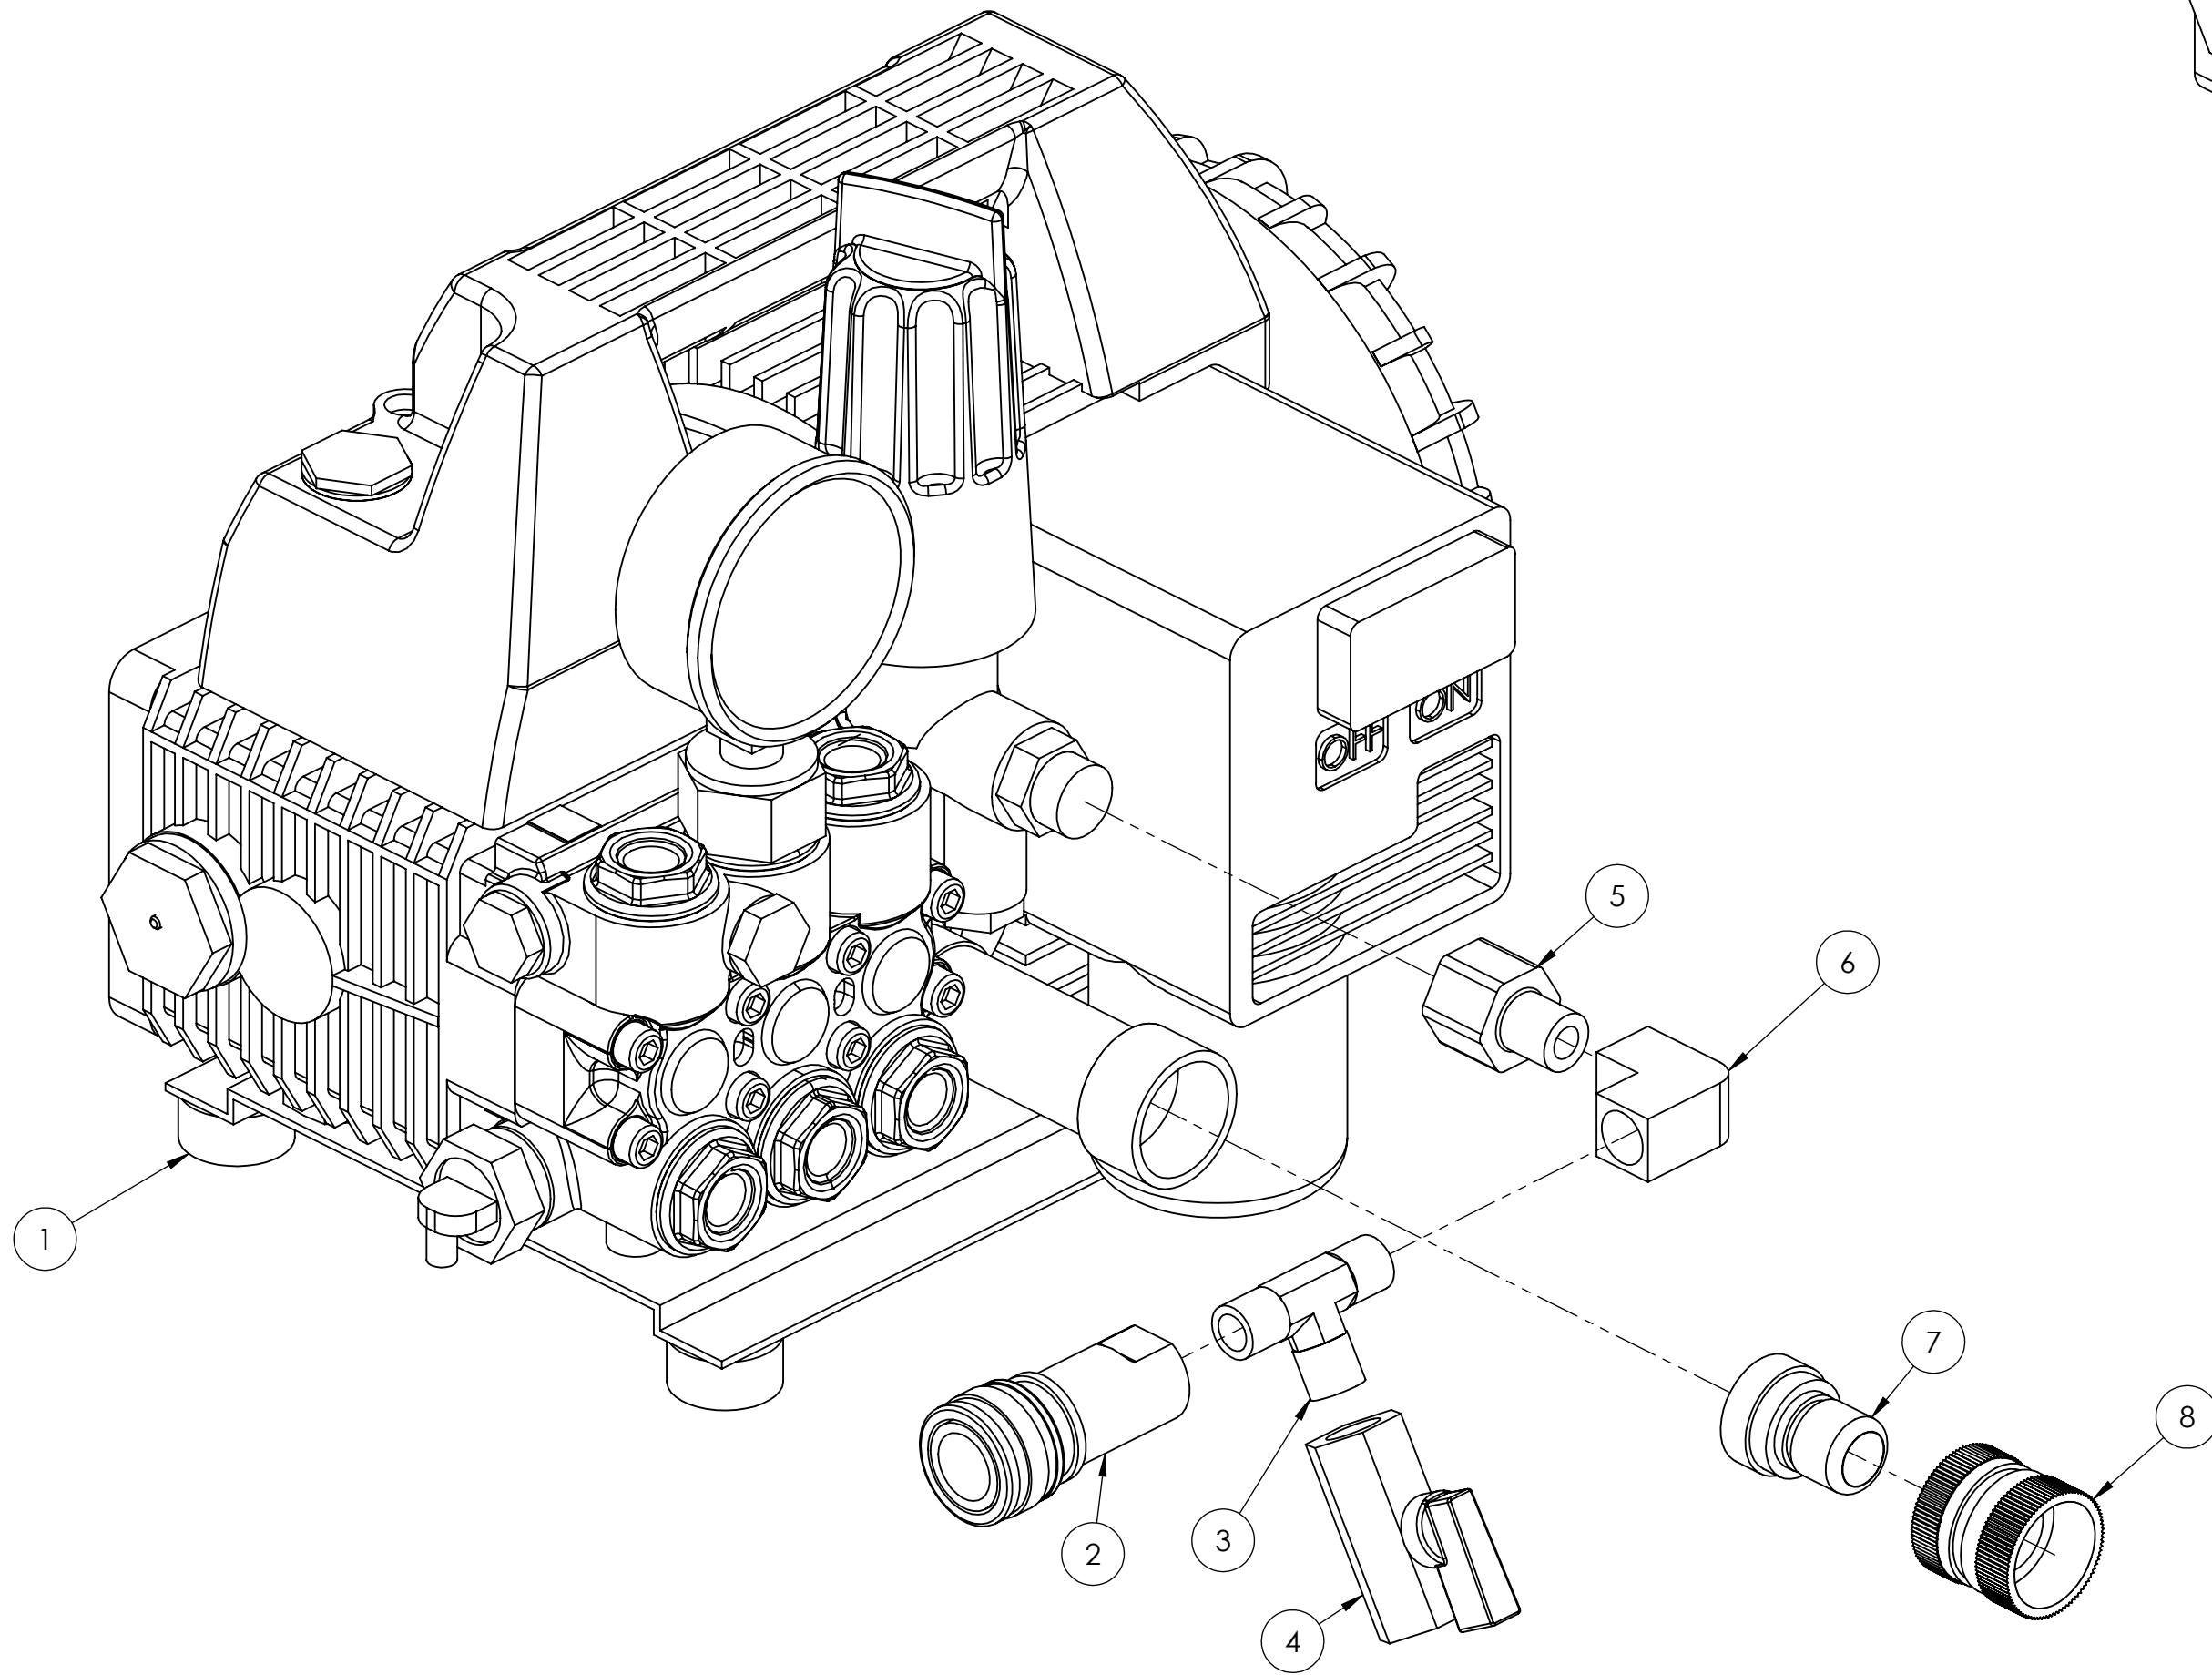

ITEM NO.	PART NO.	Description	QTY.	MSRP
1	C359	pump and motor set, 1000 PSI, with handle	1	
2	B102	qd, brass, 1/4" f	1	\$17.99 ea
3	B135	tee, brass, 1/4" mpt	1	\$5.49 ea
4	B656	ball valve, 1/4"	1	\$13.49 ea
5	B643	adapter, brass, 3/8" female npt x 1/4" male npt	1	\$4.99 ea
6	B207	elbow, brass, 90 deg, 1/4" fpt x 1/4" fpt	1	\$5.99 ea
7	B205	qd, 3/4" male x male garden hose	1	\$8.99 ea
8	B204	qd, 3/4" female x female garden hose	1	\$0.99 ea

	NAME	DATE	MYTEE PRODUCTS, INC.		
DRAWN	J. Cash	1/14/11	858-679-1191		
CHECKED			TITLE:		
PROPRIETARY AND CONFIDENTIAL THE INFORMATION CONTAINED IN THIS DRAWING IS THE SOLE PROPERTY OF MYTEE PRODUCTS, INC. ANY REPRODUCTION IN PART OR AS A WHOLE WITHOUT THE WRITTEN PERMISSION OF MYTEE PRODUCTS, INC. IS PROHIBITED.			<h1>Waterhog</h1>		
			SIZE	DWG. NO.	REV
			C	4000	0D
			SCALE: 1:4	DO NOT SCALE DRAWING	SHEET 1 OF 1