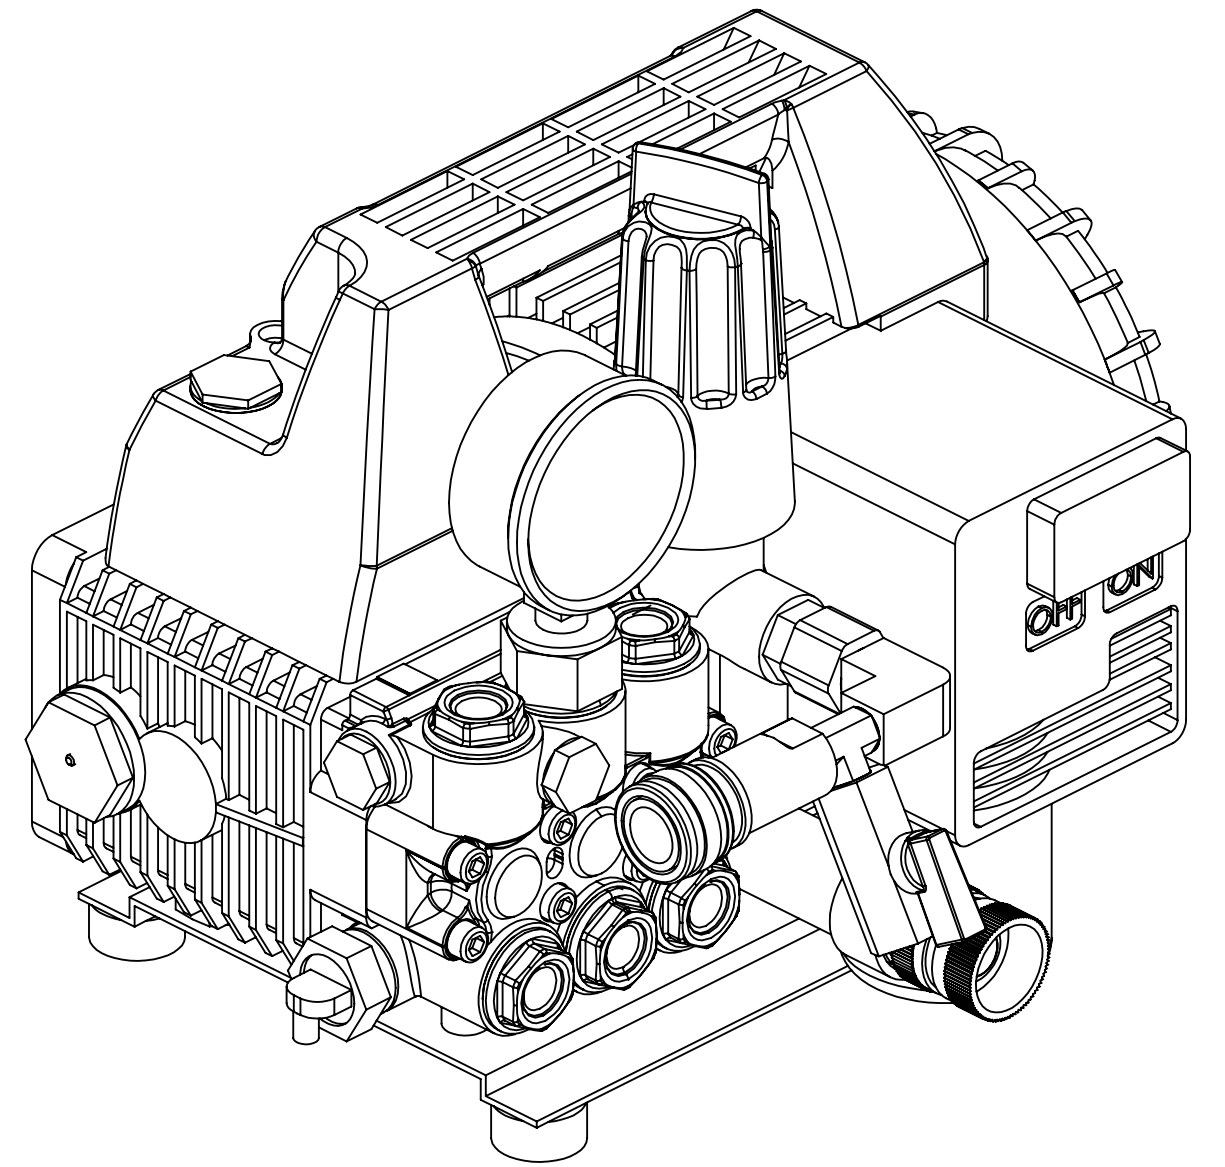

ITEM NO.	PART NO.	Description	QTY.	MSRP
1	C359	pump and motor set, 1000 PSI, with handle	1	
2	B102	qd, brass, 1/4" f	1	\$17.99 ea
3	B135	tee, brass, 1/4" mpt	1	\$5.49 ea
4	B656	ball valve, 1/4"	1	\$13.49 ea
5	B643	adapter, brass, 3/8" female npt x 1/4" male npt	1	\$4.99 ea
6	B207	elbow, brass, 90 deg, 1/4" fpt x 1/4" fpt	1	\$5.99 ea
7	B205	qd, 3/4" male x male garden hose	1	\$8.99 ea
8	B204	qd, 3/4" female x female garden hose	1	\$0.99 ea