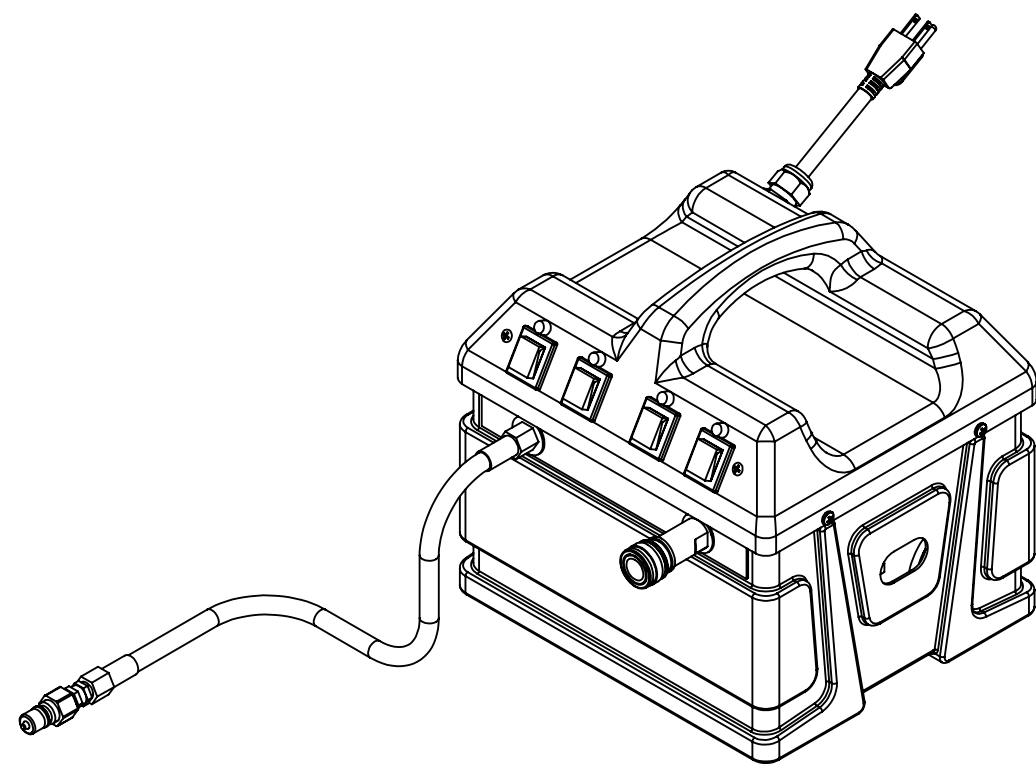

ITEMS NOT SHOWN				
230 Volt Heating System (240-230)				
PART NO.	DESCRIPTION	QTY	REPLACES	MSRP
E572	heating rod, 600w, 230V	4	E571 (#11)	$55.00 ea

PART NO.	DESCRIPTION	QTY.	MSRP
AD127	stop sign register your product	1	
ADM-240-120	manual, mytee hot turbo	1	

NAME	DATE	MYTEE PRODUCTS, INC. 858-679-1191
DRAWN M.LaBarbera	5/18/11	
CHECKED		TITLE:
		Mytee Hot Turbo
PROPRIETARY AND CONFIDENTIAL THE INFORMATION CONTAINED IN THIS DRAWING IS THE SOLE PROPERTY OF MYTEE PRODUCTS, INC. ANY REPRODUCTION IN PART OR AS A WHOLE WITHOUT THE WRITTEN PERMISSION OF MYTEE PRODUCTS, INC. IS PROHIBITED.	SIZE DWG. NO.	REV
	C 240-120	
SCALE: 1:5	DO NOT SCALE DRAWING	SHEET 1 OF 1