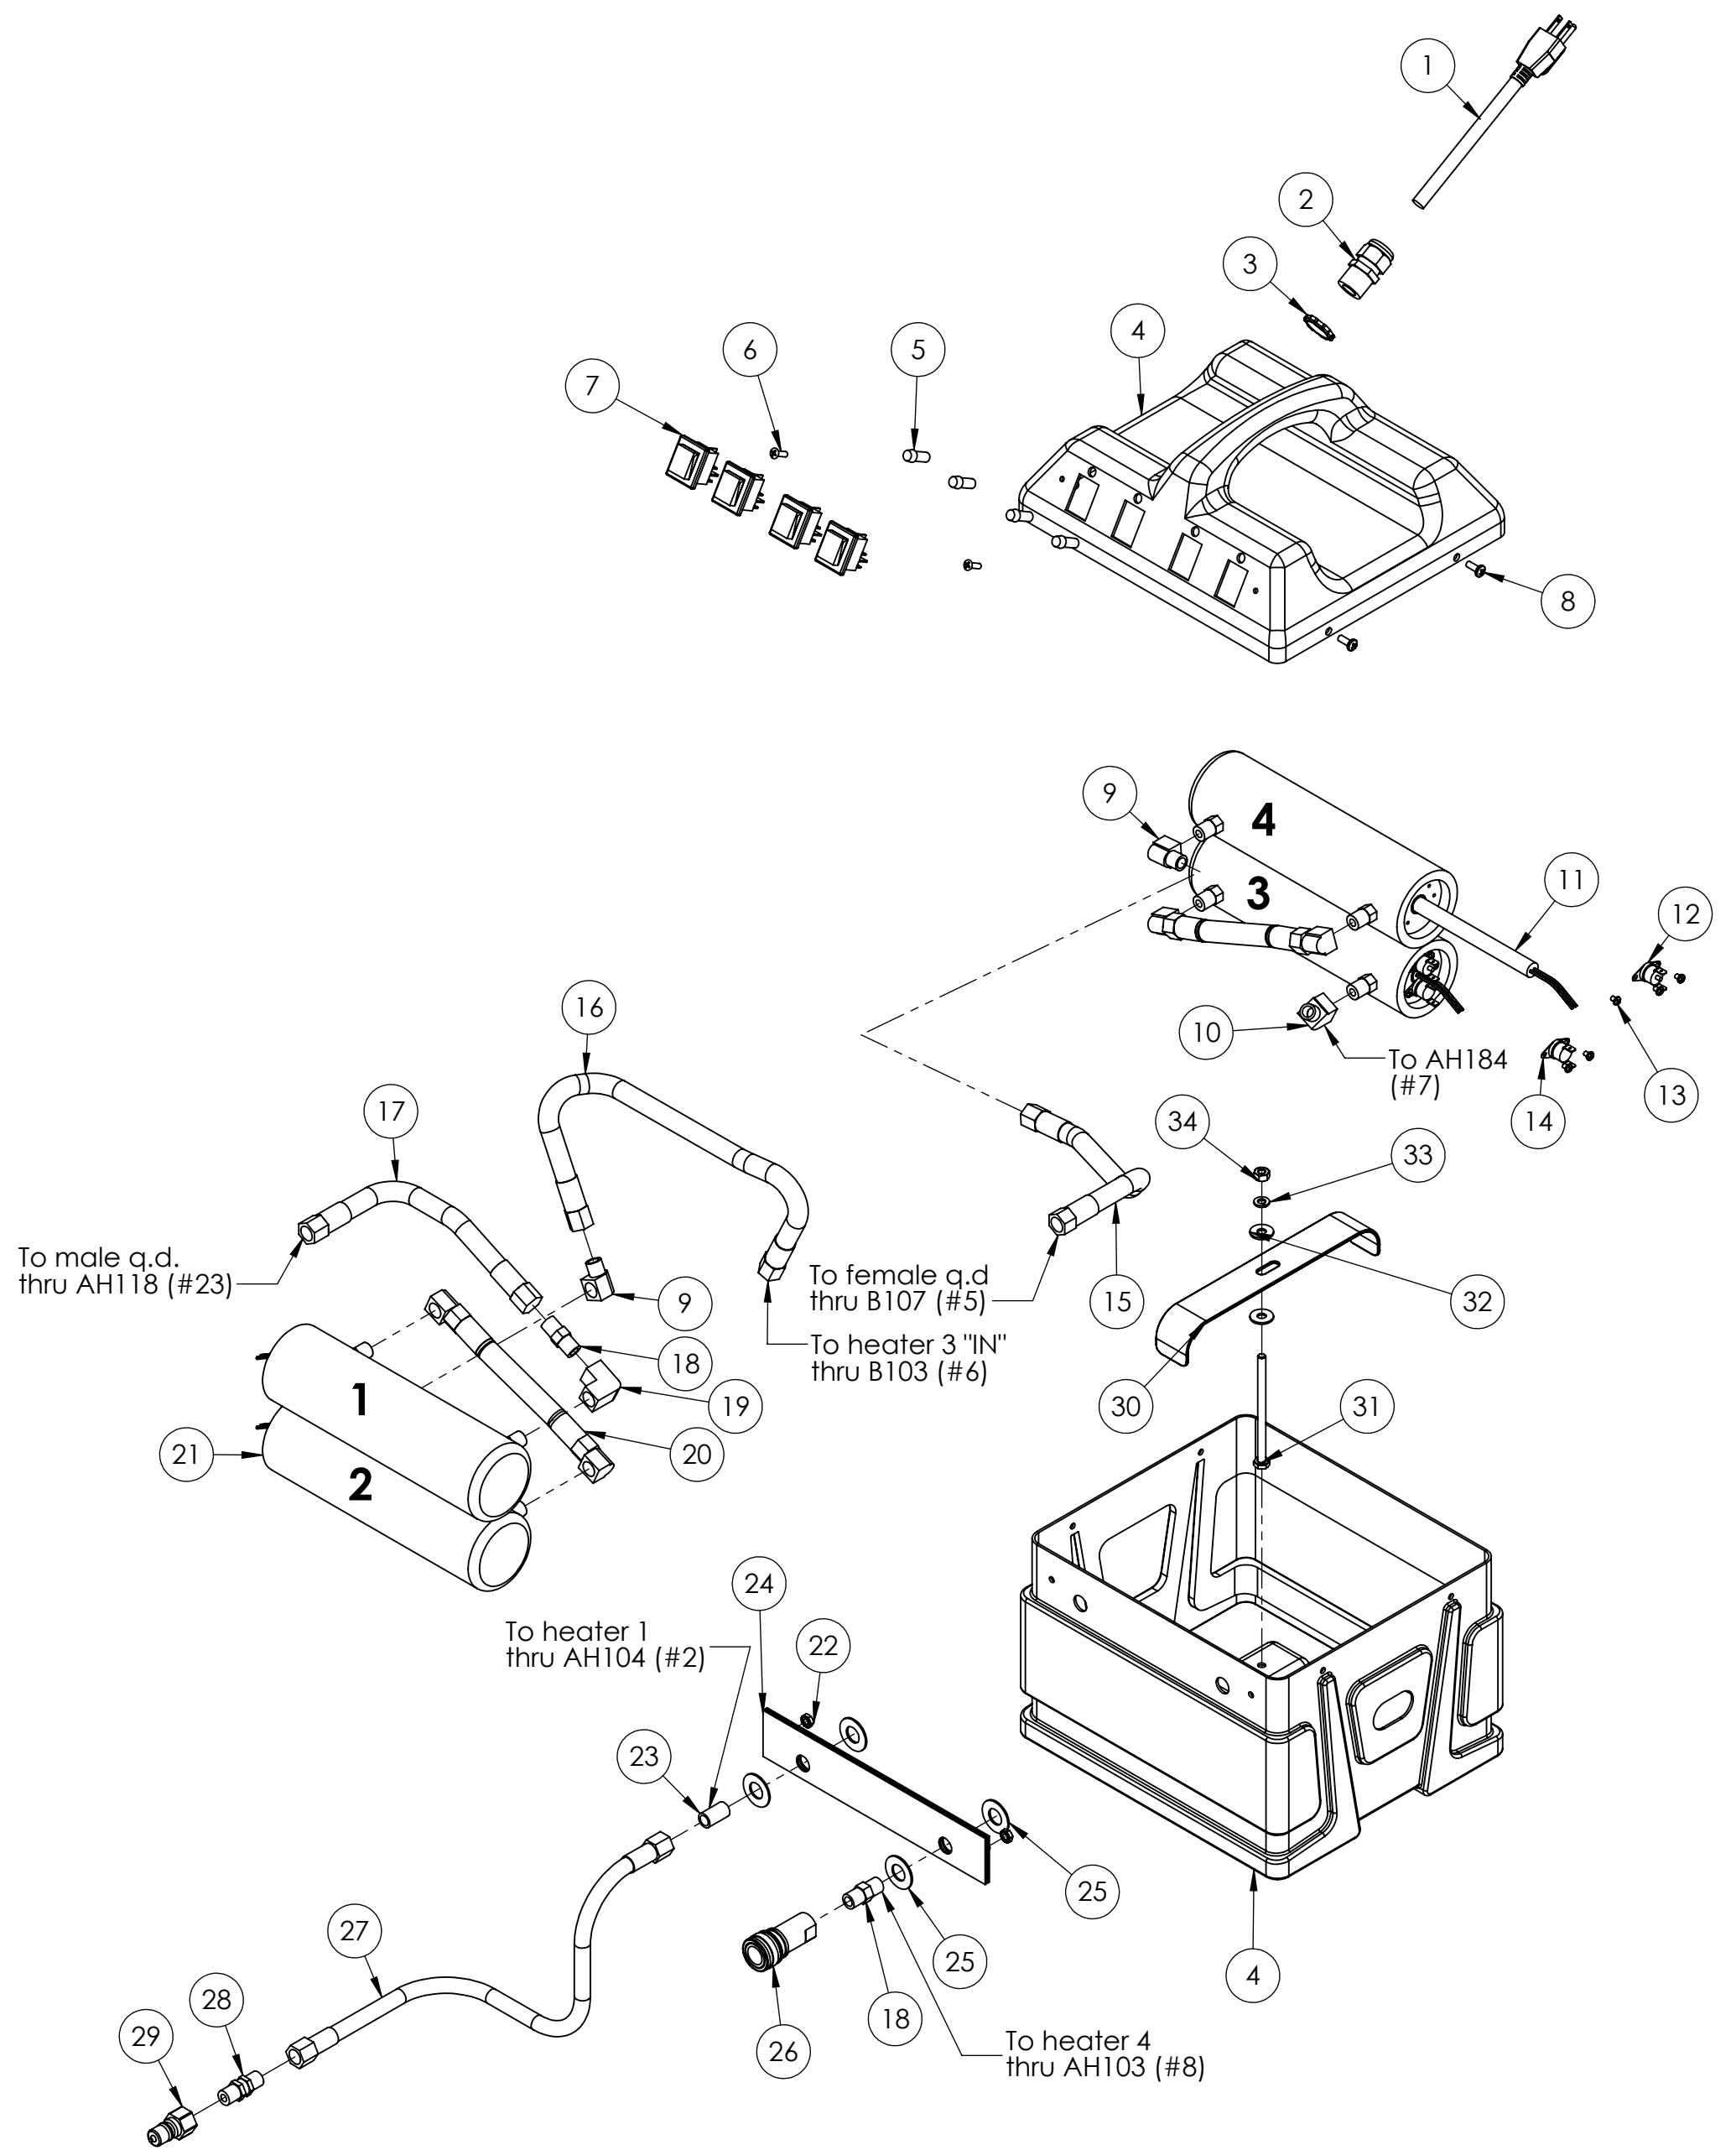

ITEMS NOT SHOWN				
230 Volt Heating System (240-230)				
PART NO.	DESCRIPTION	QTY	REPLACES	MSRP
E572	heating rod, 600w, 230V	4	E571 (#11)	$55.00 ea

PART NO.	DESCRIPTION	QTY.	MSRP
AD127	stop sign register your product	1	
ADM-240-120	manual, mytee hot turbo	1	

NAME	DATE	MYTEE PRODUCTS, INC. 858-679-1191
DRAWN M.LaBarbera	5/18/11	
CHECKED		TITLE:
		Mytee Hot Turbo
PROPRIETARY AND CONFIDENTIAL THE INFORMATION CONTAINED IN THIS DRAWING IS THE SOLE PROPERTY OF MYTEE PRODUCTS, INC. ANY REPRODUCTION IN PART OR AS A WHOLE WITHOUT THE WRITTEN PERMISSION OF MYTEE PRODUCTS, INC. IS PROHIBITED.	SIZE DWG. NO.	REV
	C 240-120	
SCALE: 1:5	DO NOT SCALE DRAWING	SHEET 1 OF 1