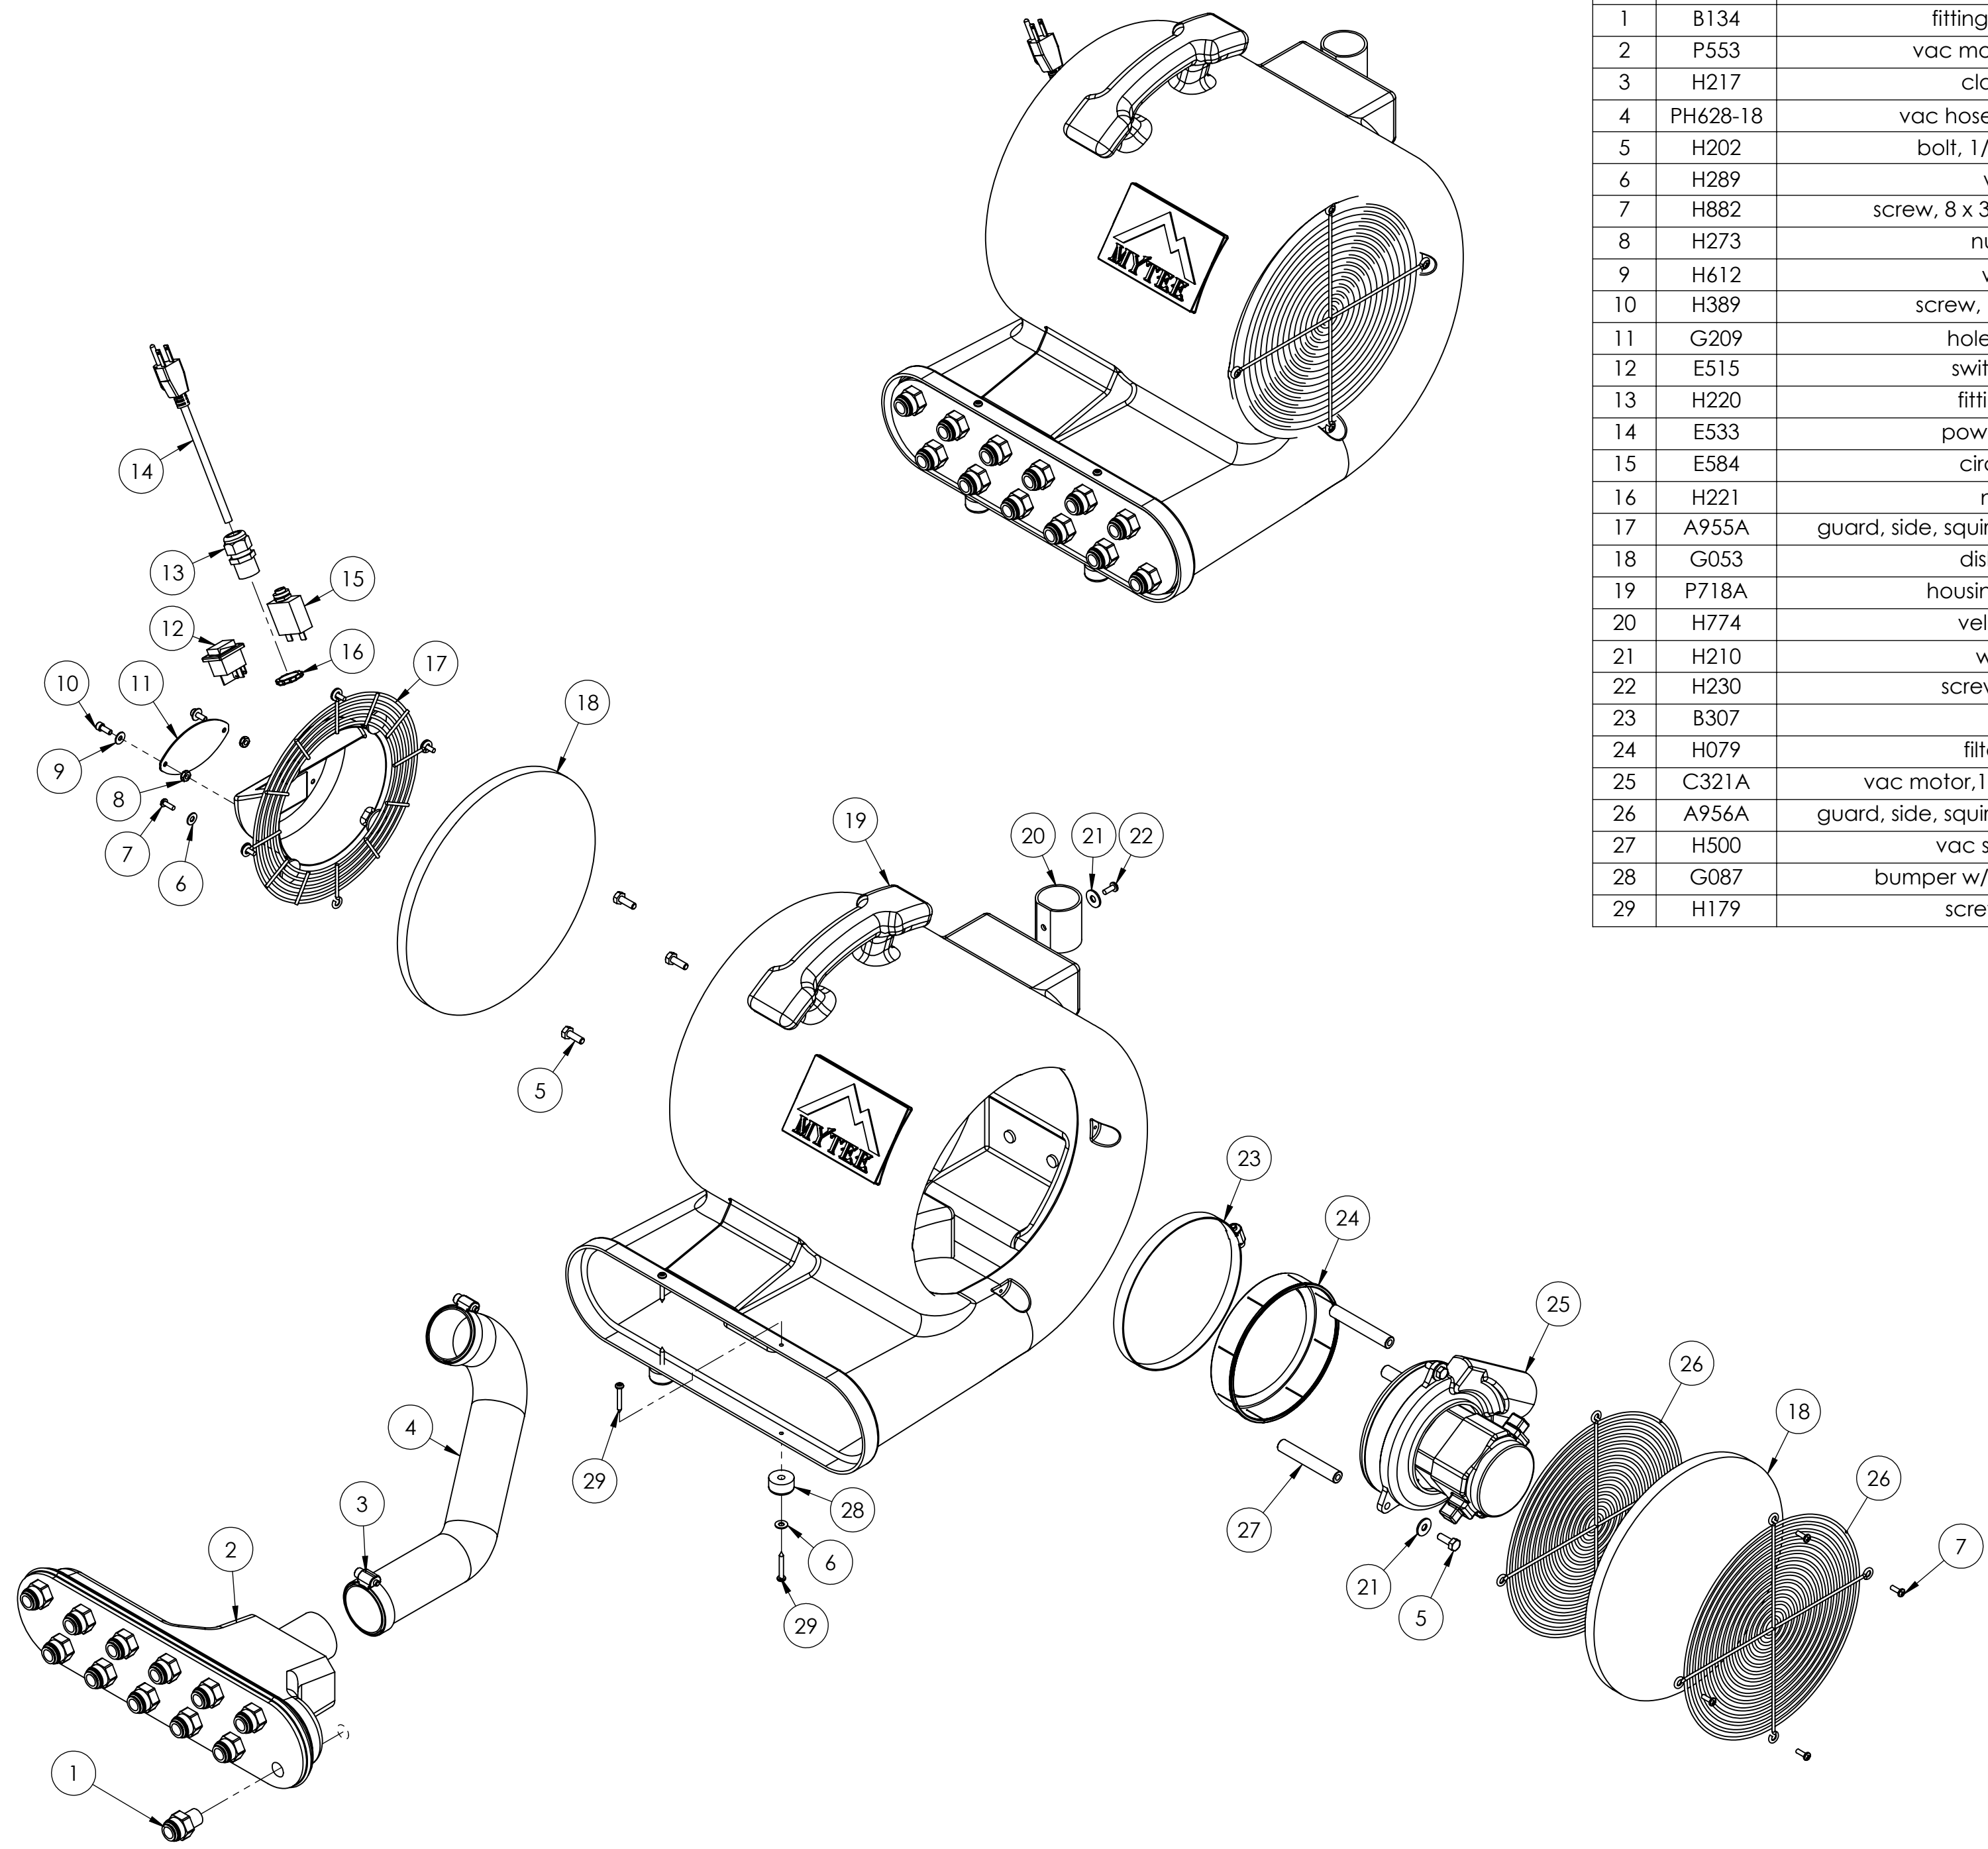

ITEM NO.	PART NO.	DESCRIPTION	QTY.	MSRP
1	B134	fitting, 3/8 mpt x 1/2" push-in	12	\$18.99 ea
2	P553	vac motor adapter, whisper-dry	1	\$29.99 ea
3	H217	clamp, hose, 2-1/4 dia	2	\$1.49 ea
4	PH628-18	vac hose, 2" wire reinforced, black	1	\$8.99 ft
5	H202	bolt, 1/4-20 x 3/4" hex head, s/s	6	\$0.99 ea
6	H289	washer, 10 flat, s/s	6	\$0.99 ea
7	H882	screw, 8 x 3/4 phil pan head, type a, s/s	8	\$0.99 ea
8	H273	nut, kep, #10-32 zinc	2	\$0.99 ea
9	H612	washer, #8 flat, s/s	2	\$0.99 ea
10	H389	screw, #10-32 x 1/2" SHCS, alloy	2	\$0.99 ea
11	G209	hole cover, GFI, airmover	1	\$2.49 ea
12	E515	switch, rocker, 2 position	1	\$13.99 ea
13	H220	fitting, strain relief, cord	1	\$3.19 ea
14	E533	power cord, end, 25', 16/3	1	\$35.49 ea
15	E584	circuit breaker, 12Amp	1	\$17.99 ea
16	H221	nut, lock, 1/2" steel	1	\$1.99 ea
17	A955A	guard, side, squirrel cage airmover - no plastic ring	1	\$57.99 ea
18	G053	disk, foam, whisper-dry	2	\$21.99 ea
19	P718A	housing, airmover, wisper-Dry	1	\$79.89 ea
20	H774	velcro strap, kleen safe	1	\$6.49 ea
21	H210	washer, 1/4" flat, s/s	4	\$0.99 ea
22	H230	screw, 10-32 x 1/2 phil pan	1	\$0.99 ea
23	B307	clamp, 6.5" dia	1	\$8.49 ea
24	H079	filter dome, wisper dry	1	\$47.99 ea
25	C321A	vac motor, 1stage, tang, 120V, 91" ther.brkr	1	\$103.99 ea
26	A956A	guard, side, squirrel cage airmover - no plastic ring	2	\$10.49 ea
27	H500	vac support, 2 stage, 3-1/8"	3	\$3.99 ea
28	G087	bumper w/ built in washer (rubber foot)	2	\$0.99 ea
29	H179	screw, #8 x 1-1/4 phil pan	4	\$0.99 ea

NAME	DATE	MYTEE PRODUCTS, INC.	
DRAWN M.LaBarbera	11/10/11	858-679-1191	
CHECKED		TITLE:	
<small>PROPRIETARY AND CONFIDENTIAL</small> <small>THE INFORMATION CONTAINED IN THIS DRAWING IS THE SOLE PROPERTY OF MYTEE PRODUCTS, INC. ANY REPRODUCTION IN PART OR AS A WHOLE WITHOUT THE WRITTEN PERMISSION OF MYTEE PRODUCTS, INC. IS PROHIBITED.</small>		whisper-dry, airmover	
		SIZE DWG. NO.	REV
		C 2300	OD
SCALE: 1:5	DO NOT SCALE DRAWING	SHEET 1 OF 1	