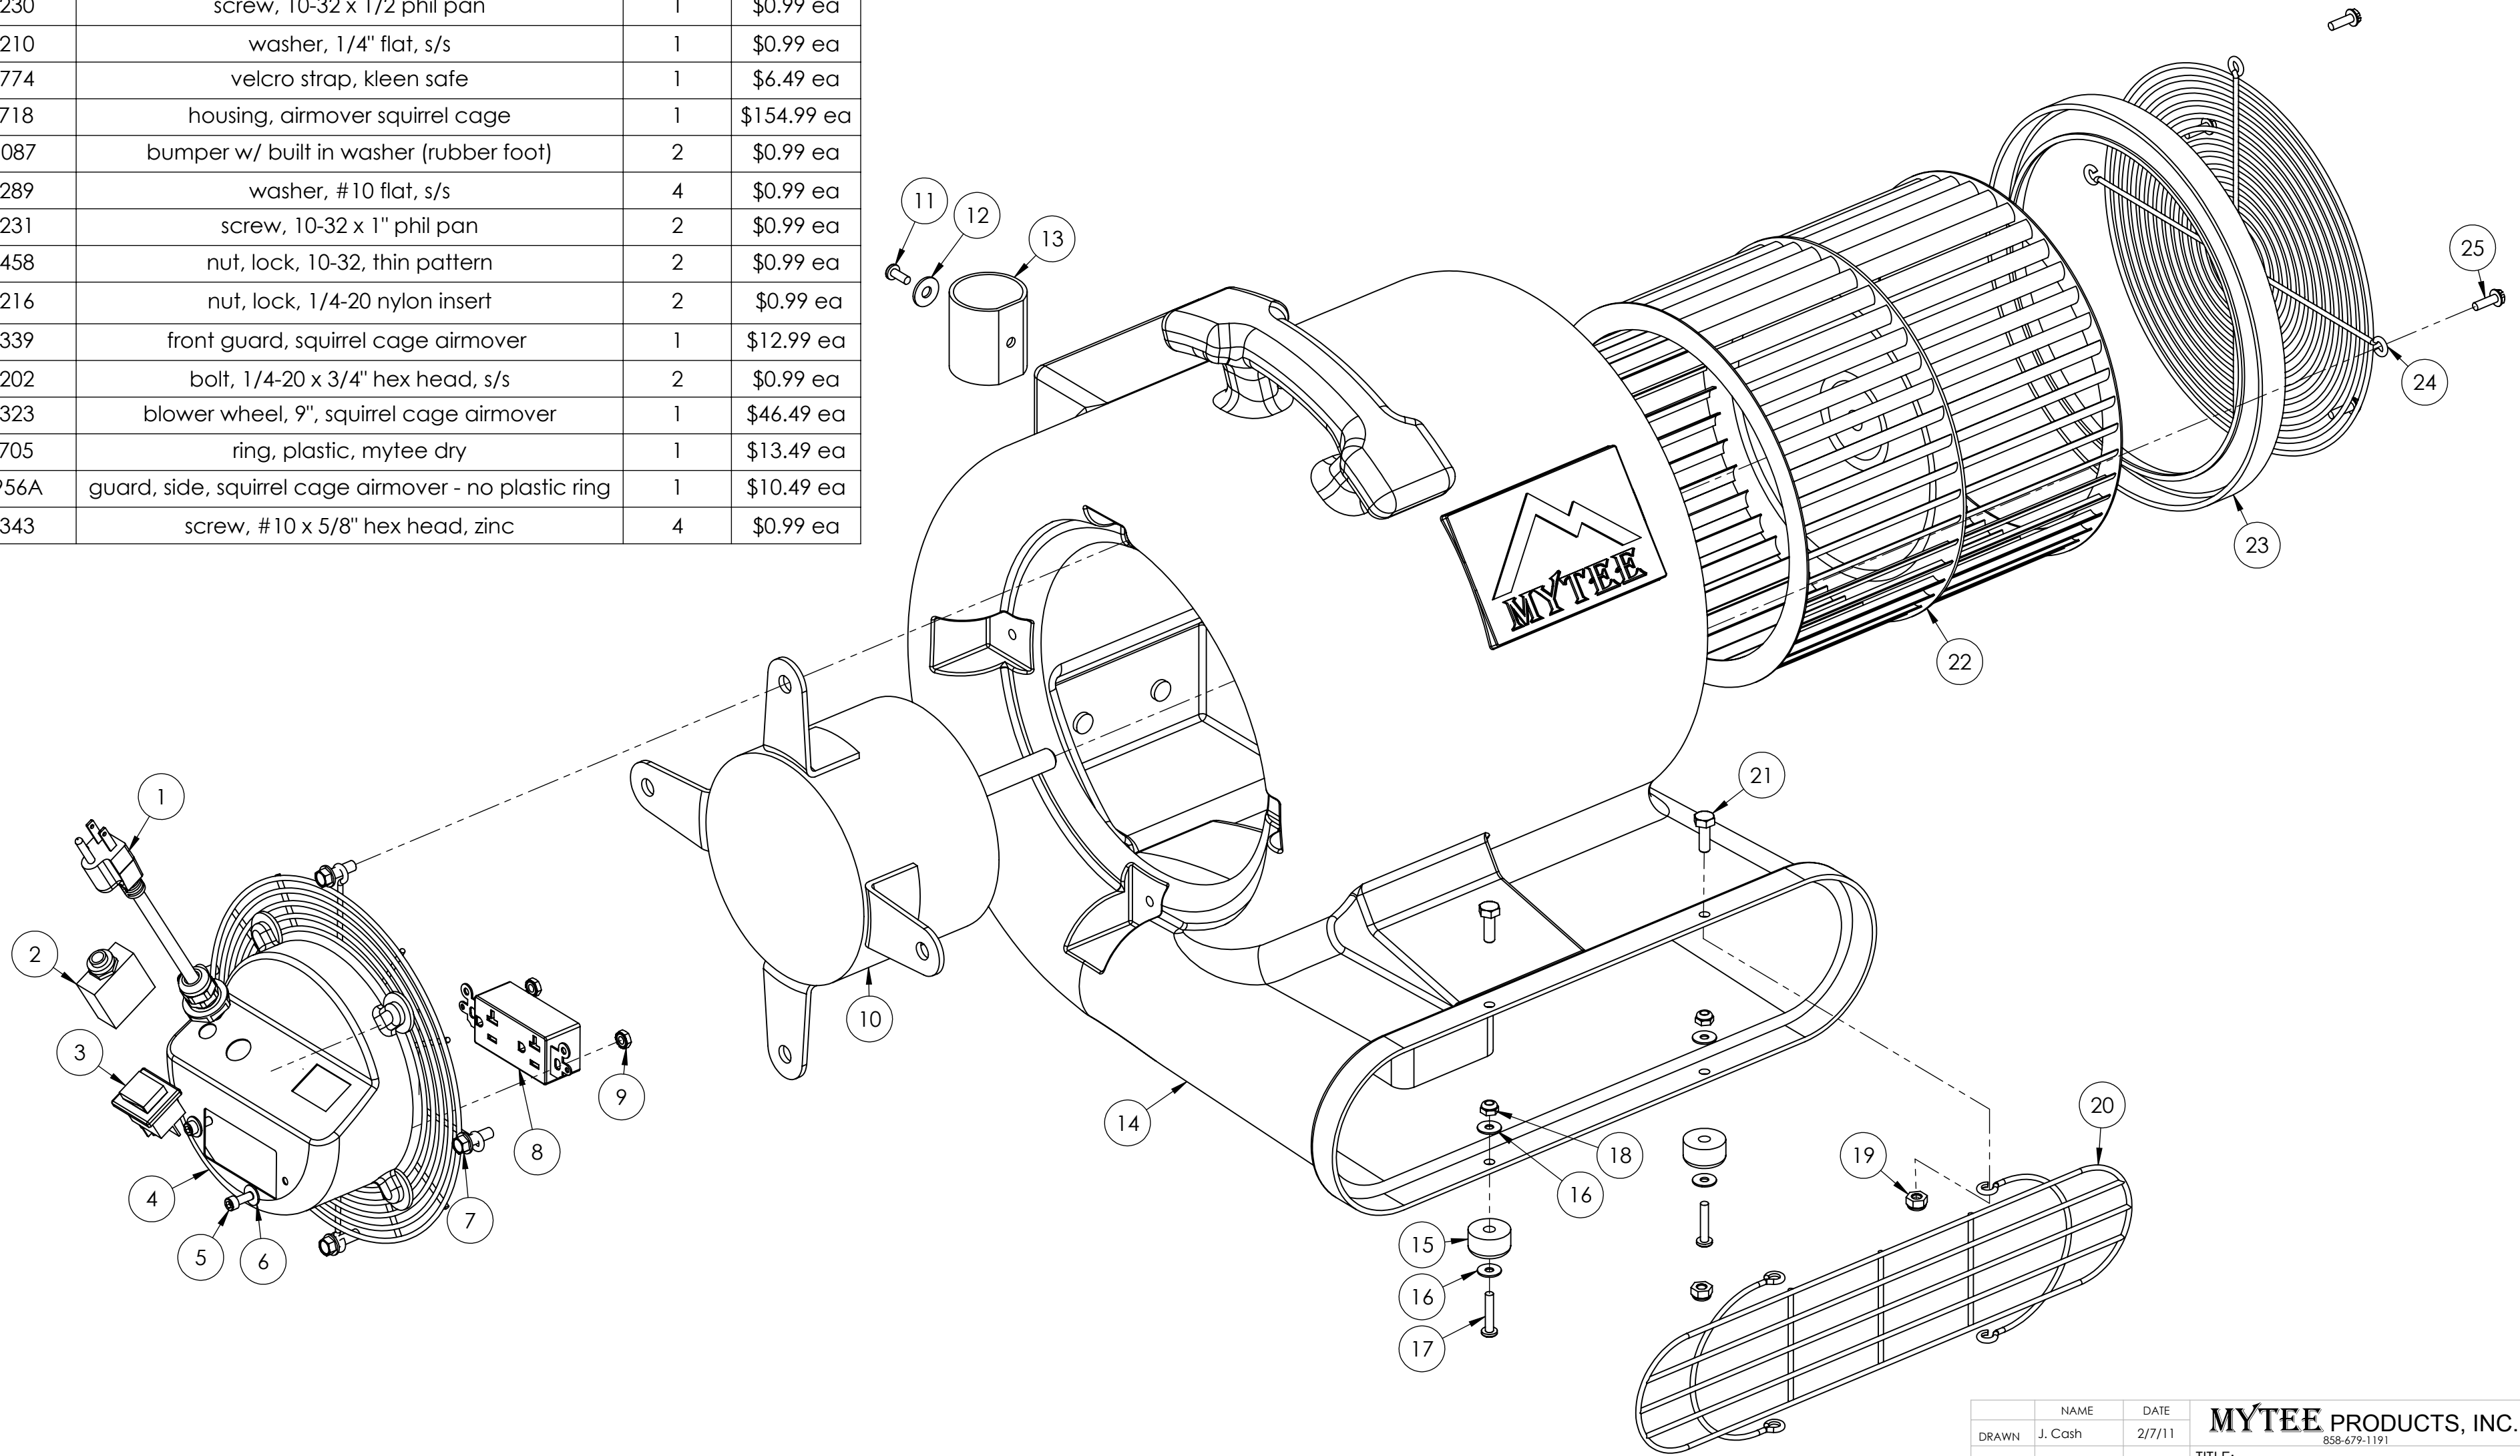

ITEM NO.	PART NO.	DESCRIPTION	QTY.	MSRP
1	E533	power cord, end, 25', 16/3	1	\$35.49 ea
2	E584	circuit breaker, 12Amp	1	\$17.99 ea
3	E515	switch, rocker, 2 position	1	\$13.99 ea
4	A955A	guard, side, squirrel cage airmover - no plastic ring	1	\$57.99 ea
5	H389	screw, #10-32 x 1/2" SHCS, alloy	2	\$0.99 ea
6	H612	washer, #8 flat, s/s	2	\$0.99 ea
7	H768	bolt, 1/4-20 x 3/4" serrated hex flange, zinc	4	\$0.99 ea
8	E910	receptacle, 15mp GFI, black	1	\$33.99 ea
9	H273	nut, kep, #10-32 zinc	2	\$0.99 ea
10	C335	motor, low amp (2.4A), 1/3 HP, 2 speed, 115V	1	\$147.99 ea
11	H230	screw, 10-32 x 1/2 phil pan	1	\$0.99 ea
12	H210	washer, 1/4" flat, s/s	1	\$0.99 ea
13	H774	velcro strap, kleen safe	1	\$6.49 ea
14	P718	housing, airmover squirrel cage	1	\$154.99 ea
15	G087	bumper w/ built in washer (rubber foot)	2	\$0.99 ea
16	H289	washer, #10 flat, s/s	4	\$0.99 ea
17	H231	screw, 10-32 x 1" phil pan	2	\$0.99 ea
18	H458	nut, lock, 10-32, thin pattern	2	\$0.99 ea
19	H216	nut, lock, 1/4-20 nylon insert	2	\$0.99 ea
20	H339	front guard, squirrel cage airmover	1	\$12.99 ea
21	H202	bolt, 1/4-20 x 3/4" hex head, s/s	2	\$0.99 ea
22	H323	blower wheel, 9", squirrel cage airmover	1	\$46.49 ea
23	P705	ring, plastic, mytee dry	1	\$13.49 ea
24	A956A	guard, side, squirrel cage airmover - no plastic ring	1	\$10.49 ea
25	H343	screw, #10 x 5/8" hex head, zinc	4	\$0.99 ea

NAME	DATE	MYTEE PRODUCTS, INC. 858-679-1191	
DRAWN J. Cash	2/7/11	TITLE: Airmover, Squirrel Cage	
CHECKED		SIZE DWG. NO.	REV
<small>PROPRIETARY AND CONFIDENTIAL THE INFORMATION CONTAINED IN THIS DRAWING IS THE SOLE PROPERTY OF MYTEE PRODUCTS, INC. ANY REPRODUCTION IN PART OR AS A WHOLE WITHOUT THE WRITTEN PERMISSION OF MYTEE PRODUCTS, INC. IS PROHIBITED.</small>		C	2200 GFI OD
SCALE: 1:3		DO NOT SCALE DRAWING	SHEET 1 OF 1